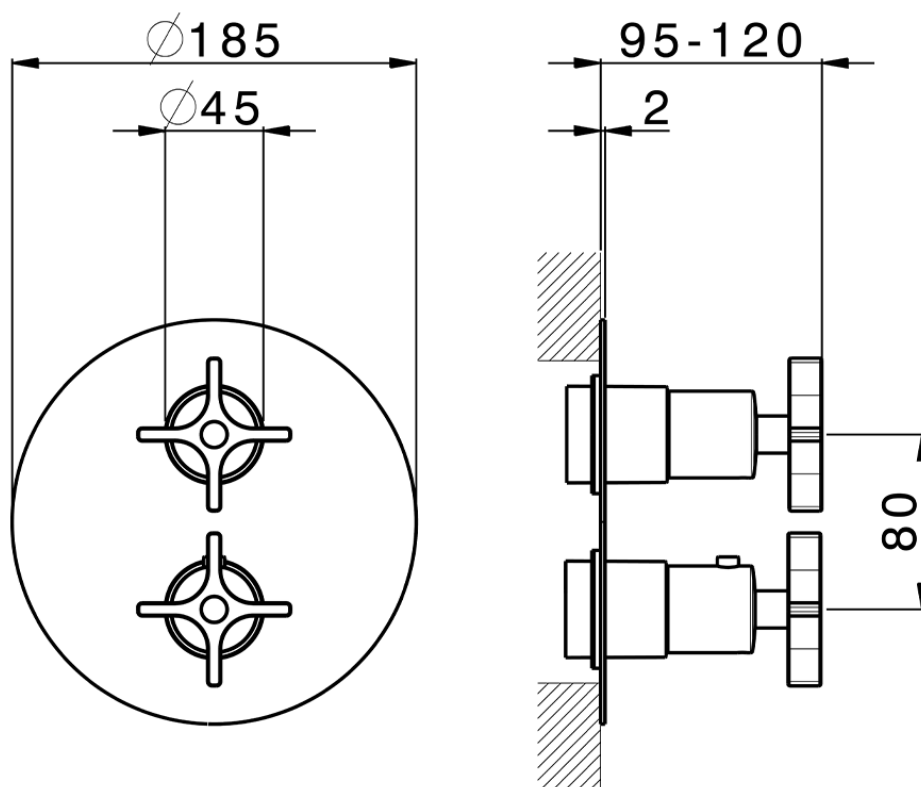

Exposed part for Thermostatic One Box Valve GRACE_GS0BT030

GS0BT030

<https://en.cisal.it/exposed-part-for-thermostatic-one-box-valve-grace-gs0bt030>

ZA00B031

<https://en.cisal.it/one-box-universal-concealed-part-one-box-za00b031>