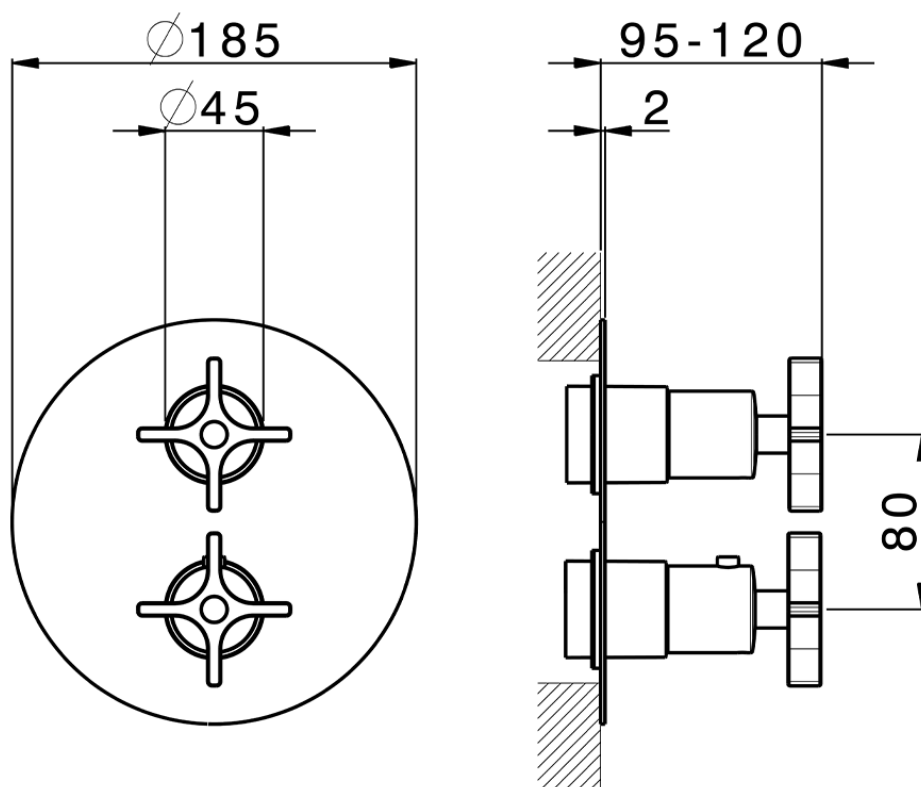

**Exposed part for Thermostatic One Box Valve GRACE\_GS0BT030**

GS0BT030

<https://en.cisal.it/exposed-part-for-thermostatic-one-box-valve-grace-gs0bt030>

ZA00B031

<https://en.cisal.it/one-box-universal-concealed-part-one-box-za00b031>