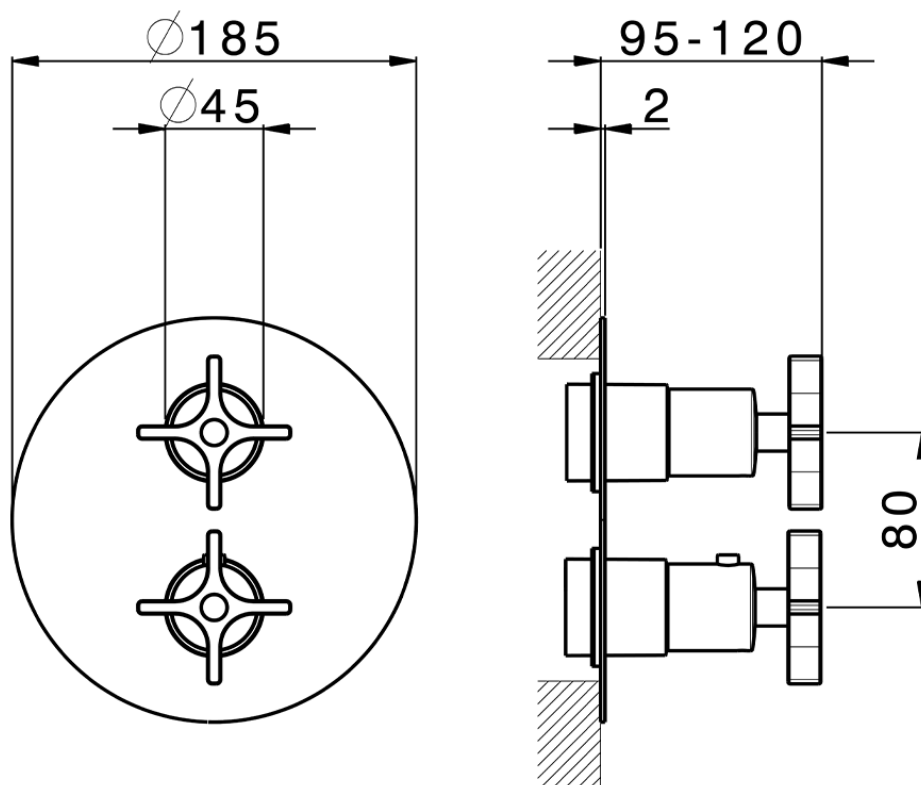

**Exposed part for Thermostatic One Box Valve GRACE\_GS0BT030**

GS0BT030

<https://en.cisal.it/exposed-part-for-thermostatic-one-box-valve-grace-gs0bt030>

ZA00B031

<https://en.cisal.it/one-box-universal-concealed-part-one-box-za00b031>