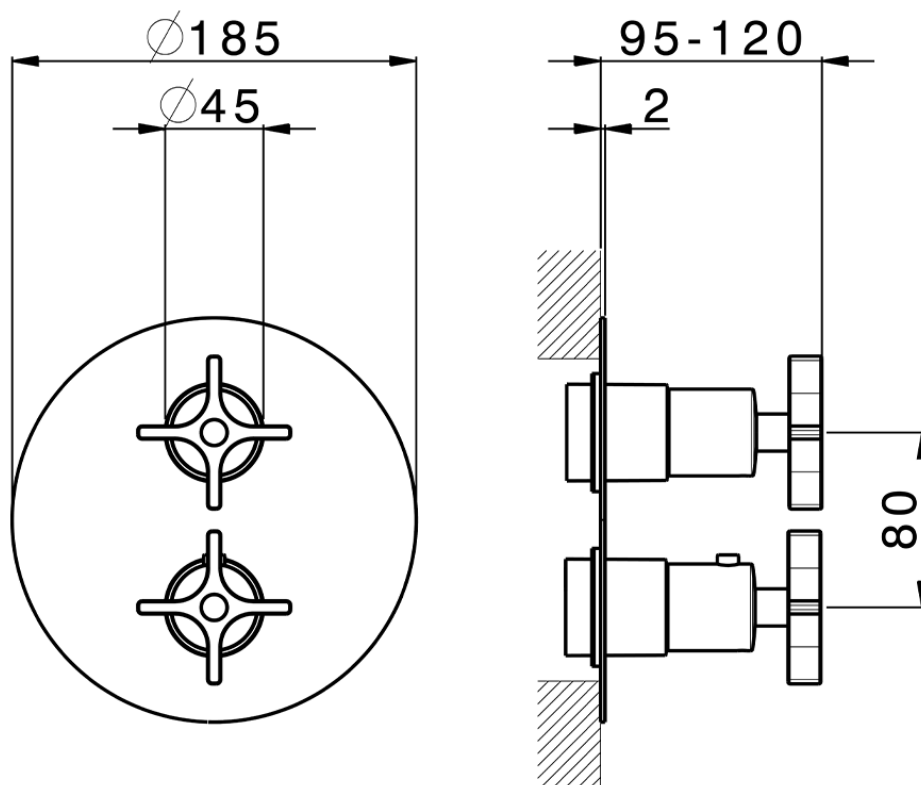

Exposed part for Thermostatic One Box Valve GRACE_GS0BT030

GS0BT030

<https://en.cisal.it/exposed-part-for-thermostatic-one-box-valve-grace-gs0bt030>

ZA00B031

<https://en.cisal.it/one-box-universal-concealed-part-one-box-za00b031>