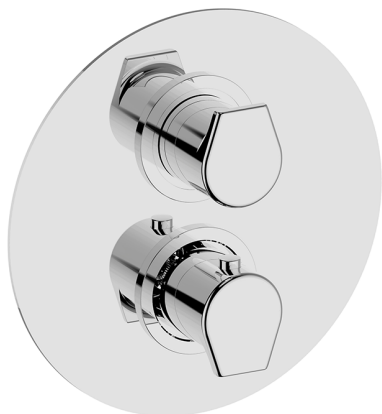

Exposed part for con.thermo.shower valve, 3-outlet ROCK&ROLL_RK018200

MODEL **RK018200**

Exposed part for con.thermo.shower valve,
3-outlet,with 3 outlet deviastop,without concealed
part,for item ZA018201

AVAILABLE FINISHINGS

-  **21** 21 Chrome
-  **2F** 2F Brushed Nickel
-  **40** 40 Matt Black

CHARACTERISTICS

Installation **Concealed**
Required concealed parts **ZA018201**

Thermostatic

The Cisal thermostatic is your personal water manager, helping you to handle, control and save water and energy.

Concealed thermostatic shower valve, 3-outlets CONCEALED_ZA018201

MODEL **ZA018201**

Concealed thermostatic shower valve, 3-outlets, with 1/2" 3 outlet deviastop cartridge, without trim kit

AVAILABLE FINISHINGS

04 04 Without finishing

CHARACTERISTICS

Concealed **1**
Cartridge Spare Parts **24.04A.PP**

8x20 Plus P Thermostatic Valve

Piastra/Plate/Plaque/Platte/Placa
2-3mm: XX 25-40 YY 76-91
10 mm: XX 16-31 YY 65-80