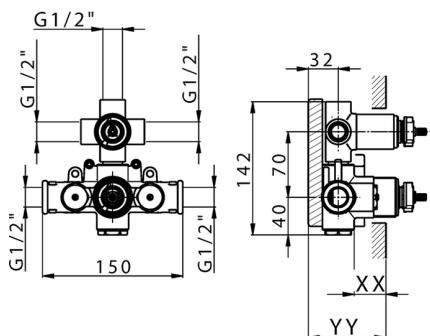

Concealed thermostatic shower valve, 3-outlets CONCEALED_ZA018201

MODEL **ZA018201**

Concealed thermostatic shower valve, 3-outlets, with 1/2" 3 outlet deviastop cartridge, without trim kit

AVAILABLE FINISHINGS

04 04 Without finishing

CHARACTERISTICS

Concealed **1**
Cartridge Spare Parts **24.04A.PP**

8x20 Plus P Thermostatic Valve

Piastra/Plate/Plaque/Platte/Placa
2-3mm: XX 25-40 YY 76-91
10 mm: XX 16-31 YY 65-80