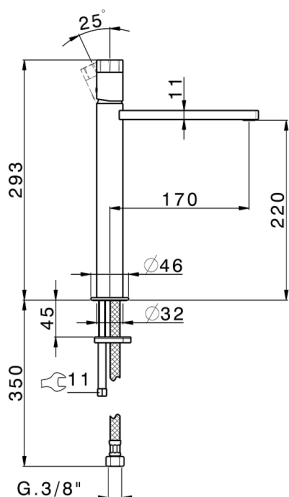

Single lever tall washbasin mixer MARBLE X32_X6003544

MODEL **X6003544**

Single lever tall washbasin mixer, without automatic pop up waste, G.3/8" Stainless Steel Flexible, with marble lever, Inox AISI 316L

AVAILABLE FINISHINGS

5X 5X Brushed Stainless Steel/Marquina Black Ma

CHARACTERISTICS

Cartridge Spare Parts **ZZ96550000**

25 mm Cartridge

Single lever tall washbasin mixer MARBLE X32_X6003544

X6003544

<https://en.cisal.it/single-lever-tall-washbasin-mixer-marble-x32-x6003544>