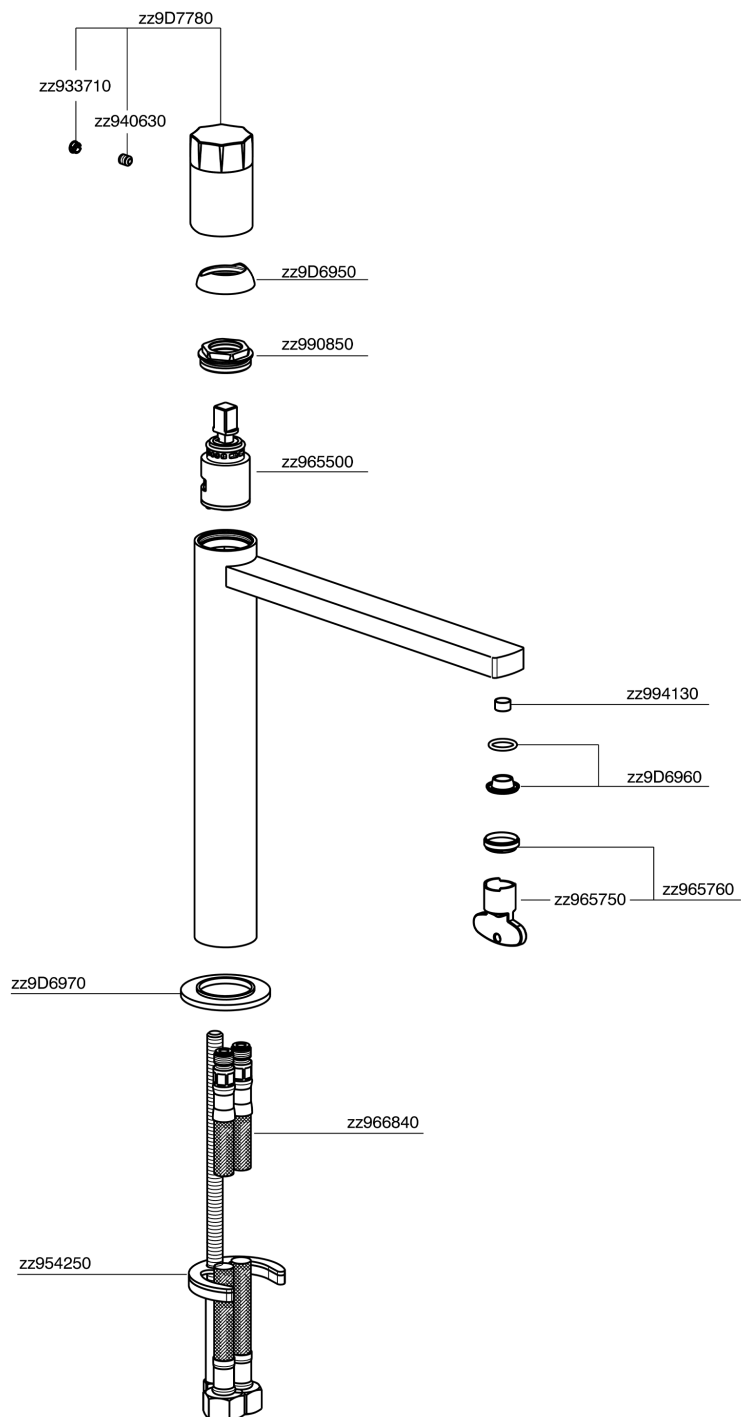

Single lever tall washbasin mixer MARBLE X32_X6003544

MODEL **X6003544**

Single lever tall washbasin mixer, without automatic pop up waste, G.3/8" Stainless Steel Flexible, with marble lever, Inox AISI 316L

AVAILABLE FINISHINGS

5X 5X Brushed Stainless Steel/Marquina Black Ma

CHARACTERISTICS

Cartridge Spare Parts **ZZ96550000**

25 mm Cartridge

Single lever tall washbasin mixer MARBLE X32_X6003544

X6003544

<https://en.cisal.it/single-lever-tall-washbasin-mixer-marble-x32-x6003544>