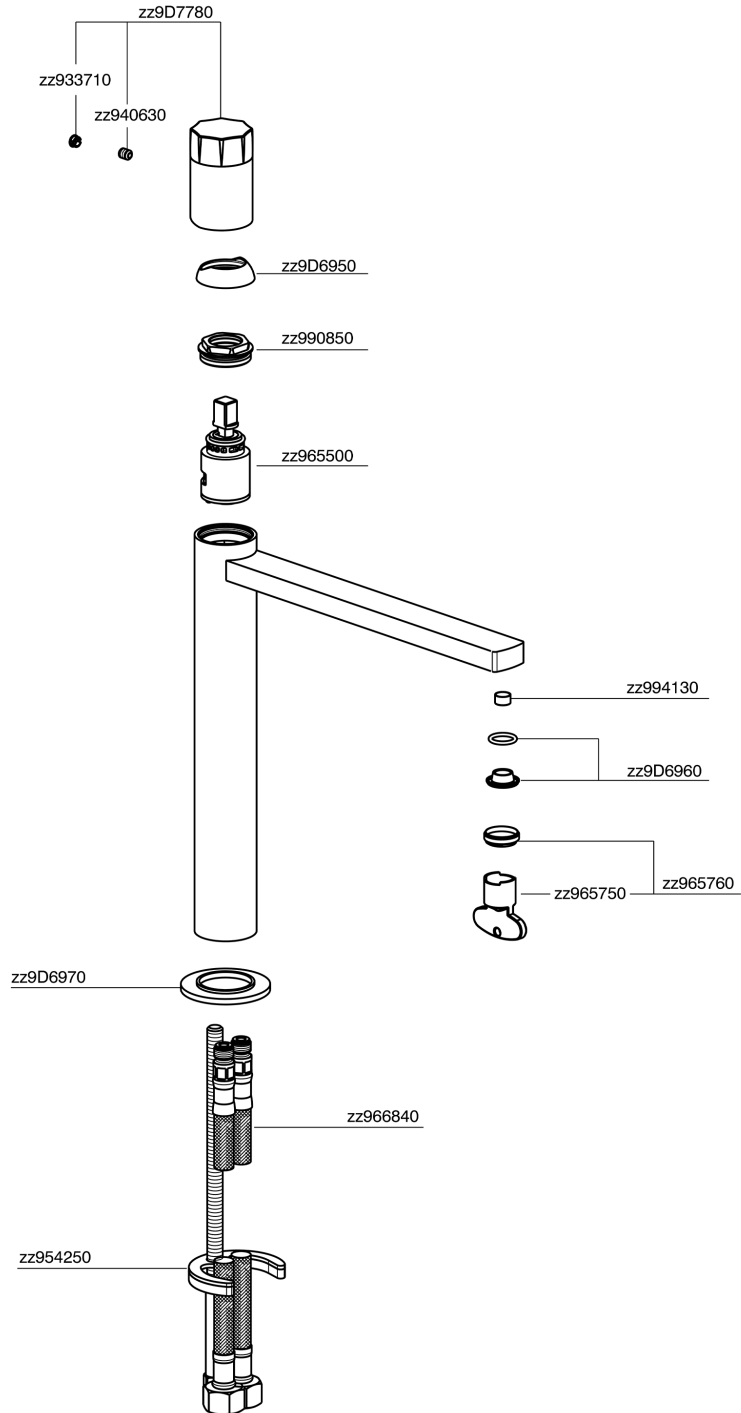

Single lever tall washbasin mixer MARBLE X32_X6003544

X6003544

<https://en.cisal.it/single-lever-tall-washbasin-mixer-marble-x32-x6003544>

2024-12-22