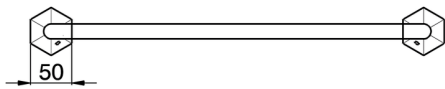

Towel rail CHERIE_CE090101

MODEL **CE090101**

Towel rail

AVAILABLE FINISHINGS

-  **21** 21 Chrome
-  **24** 24 Gold
-  **2B** 2B Polished Nickel
-  **2P** 2P Rose Gold

CHARACTERISTICS

2024-12-22