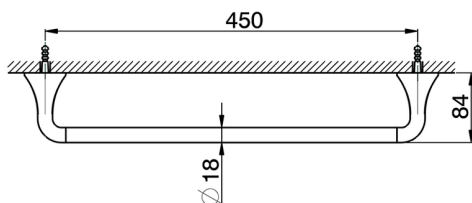

Towel rail CHERIE_CE090101

MODEL **CE090101**

Towel rail

AVAILABLE FINISHINGS

-  **21** 21 Chrome
-  **24** 24 Gold
-  **2B** 2B Polished Nickel
-  **2P** 2P Rose Gold

CHARACTERISTICS

2024-12-22