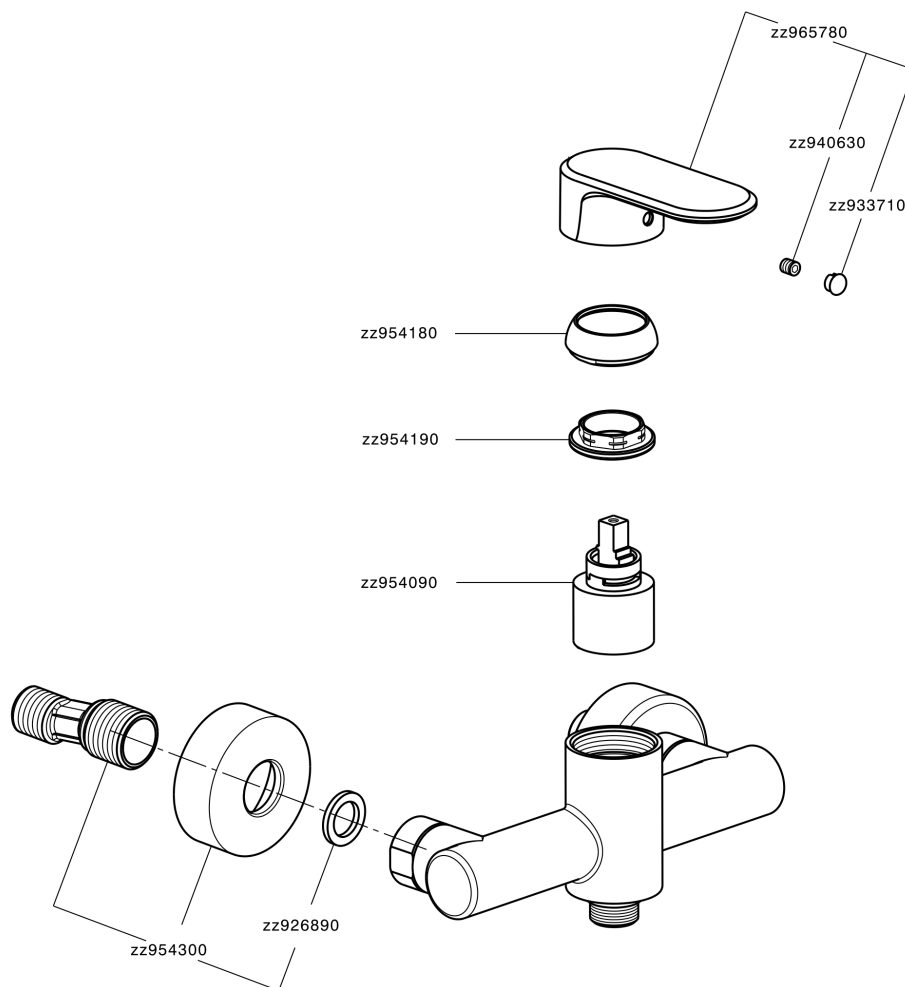

Single lever shower mixer LINEAVIVA_LV000440

LV000440

<https://en.cisal.it/single-lever-shower-mixer-lineaviva-lv000440>

2024-12-22