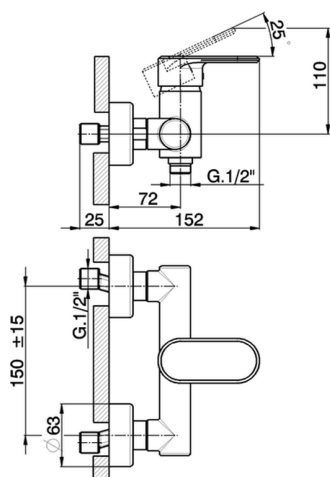

## Single lever shower mixer LINEAVIVA\_LV000440

MODEL **LV000440**

Single lever shower mixer, without shower set, 1/2" M flexible connection

### CHARACTERISTICS

Cartridge Spare Parts **ZZ95409000**

**35 mm Cartridge**

### EcoStop

EcoStop feature limits water flow to approximately 50% of maximum output with one point of resistance on setting. Push slightly past the middle stop only when full water output is required. This will save water up to 50%.