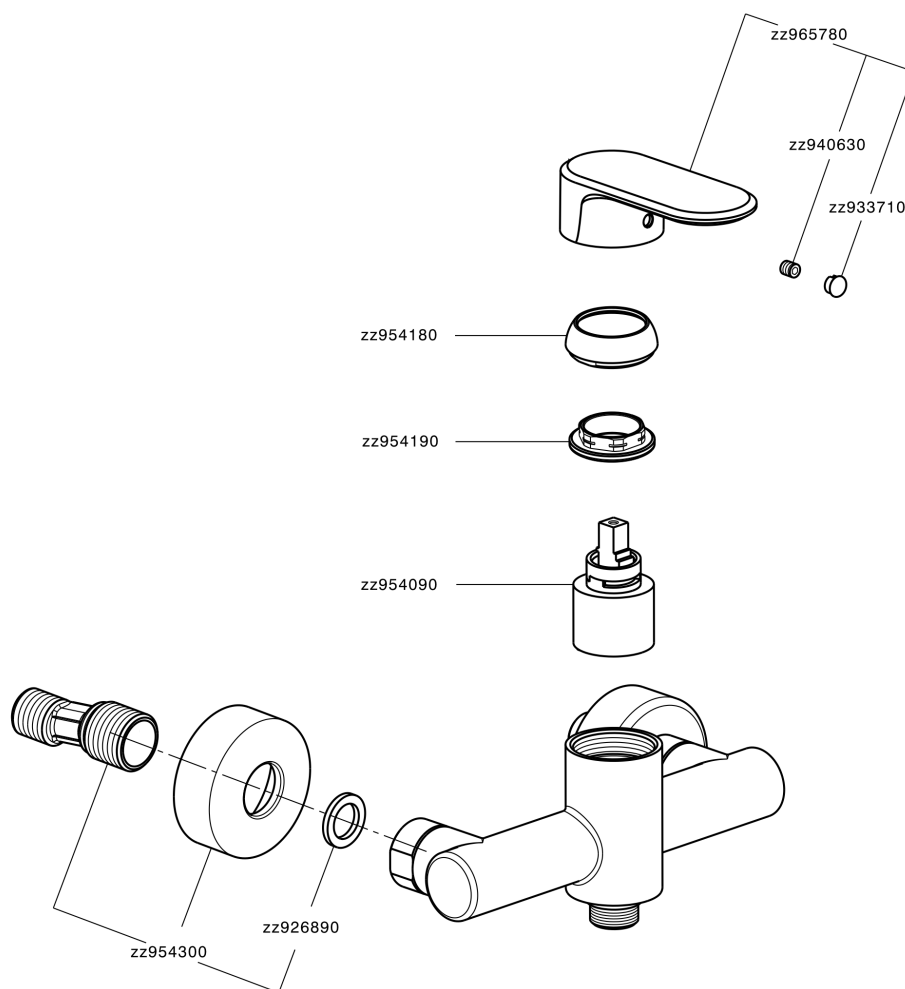

Single lever shower mixer LINEAVIVA_LV000440

LV000440

<https://en.cisal.it/single-lever-shower-mixer-lineaviva-lv000440>

2024-12-22