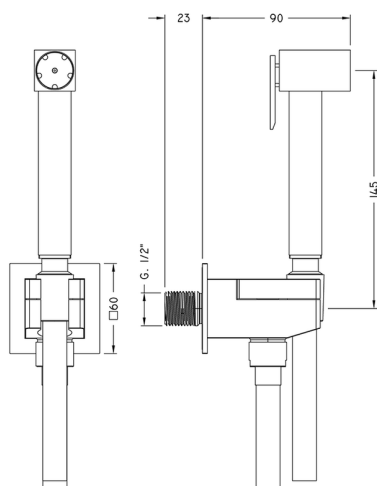

Toilet-jet handshower set HYGENIC SHOWERS_CU007930

MODEL **CU007930**

Toilet-jet handshower set, square wall bracket, single water opening, Brass Toilet-jet handshower, 120 cm PVC flexible hose

AVAILABLE FINISHINGS

21 21 Chrome

CHARACTERISTICS

Toilet-jet Handshower **1**

Toilet-jet handshower

2024-09-08