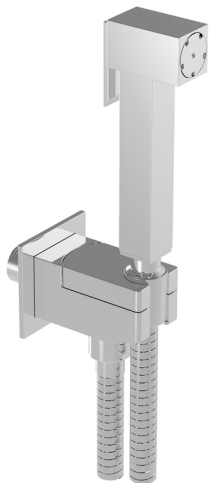

Toilet-jet handshower set HYGENIC SHOWERS_CU007930

MODEL **CU007930**

Toilet-jet handshower set, square wall bracket, single water opening, Brass Toilet-jet handshower, 120 cm PVC flexible hose

AVAILABLE FINISHINGS

21 21 Chrome

CHARACTERISTICS

Toilet-jet Handshower **1**

Toilet-jet handshower

2024-09-08