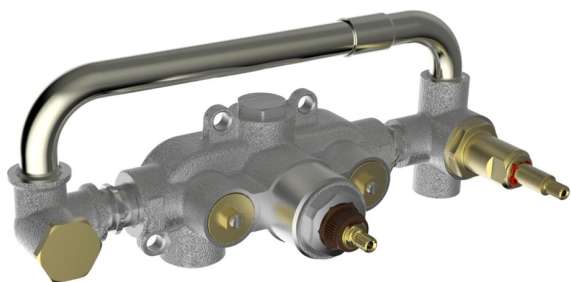

Exposed part for con.thermo.shower valve, 2-outlet GRACE_MN019641

MODEL **MN019641**

Exposed part for con.thermo.shower valve, 2-outlet, with 2 outlet deviator, 22,5 mm Brass One Spray handshower, 150 cm SUPREME smooth flexible hose, without concealed part - for item ZA019340

Installation **Concealed**

Required concealed parts **ZA019340**

Thermostatic

The Cisal thermostatic is your personal water manager, helping you to handle, control and save water and energy.

Concealed thermostatic shower mixer, 2-outlets CONCEALED_ZA019340

MODEL **ZA019340**

Concealed thermostatic shower mixer,
2-outlets, without trim kit

AVAILABLE FINISHINGS

CHARACTERISTICS

Concealed **1**
 Cartridge Spare Parts **24.04A.PP**
8x20 Plus P Thermostatic Valve