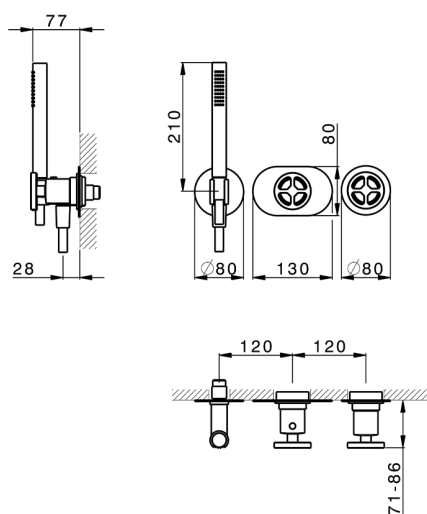

## Exposed part for con.thermo.shower valve, 2-outlet GRACE\_MN019641

MODEL **MN019641**

Exposed part for con.thermo.shower valve, 2-outlet, with 2 outlet deviator, 22,5 mm Brass One Spray handshower, 150 cm SUPREME smooth flexible hose, without concealed part - for item ZA019340

## Concealed thermostatic shower mixer, 2-outlets CONCEALED\_ZA019340

MODEL **ZA019340**

Concealed thermostatic shower mixer,  
2-outlets, without trim kit

AVAILABLE FINISHINGS

CHARACTERISTICS

Concealed **1**  
 Cartridge Spare Parts **24.04A.PP**  
**8x20 Plus P Thermostatic Valve**