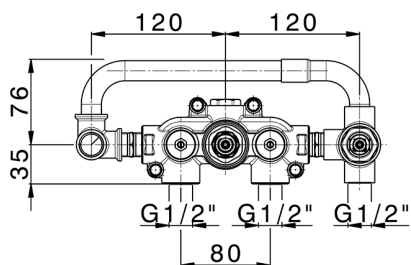

Exposed part for con.thermo.shower valve, 2-outlet GRACE_MN019641

MODEL **MN019641**

Exposed part for con.thermo.shower valve, 2-outlet, with 2 outlet deviator, 22,5 mm Brass One Spray handshower, 150 cm SUPREME smooth flexible hose, without concealed part - for item ZA019340

MODEL **ZA019340**

Concealed thermostatic shower mixer,
2-outlets, without trim kit

AVAILABLE FINISHINGS

CHARACTERISTICS

Concealed **1**
 Cartridge Spare Parts **24.04A.PP**
8x20 Plus P Thermostatic Valve