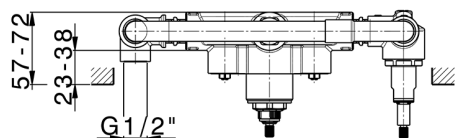

Exposed part for con.thermo.shower valve, 2-outlet GRACE_MN019641

MODEL **MN019641**

Exposed part for con.thermo.shower valve, 2-outlet, with 2 outlet deviator, 22,5 mm Brass One Spray handshower, 150 cm SUPREME smooth flexible hose, without concealed part - for item ZA019340

MODEL **ZA019340**

Concealed thermostatic shower mixer,
2-outlets, without trim kit

AVAILABLE FINISHINGS

CHARACTERISTICS

Concealed **1**
 Cartridge Spare Parts **24.04A.PP**
8x20 Plus P Thermostatic Valve