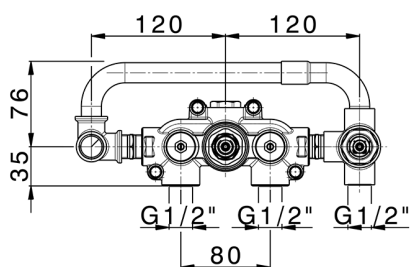

## Exposed part for con.thermo.shower valve, 2-outlet GRACE\_MN019641

MODEL **MN019641**

Exposed part for con.thermo.shower valve, 2-outlet, with 2 outlet deviator, 22,5 mm Brass One Spray handshower, 150 cm SUPREME smooth flexible hose, without concealed part - for item ZA019340

## Concealed thermostatic shower mixer, 2-outlets CONCEALED\_ZA019340

MODEL **ZA019340**

Concealed thermostatic shower mixer,  
2-outlets, without trim kit

AVAILABLE FINISHINGS

CHARACTERISTICS

Concealed **1**  
 Cartridge Spare Parts **24.04A.PP**  
**8x20 Plus P Thermostatic Valve**