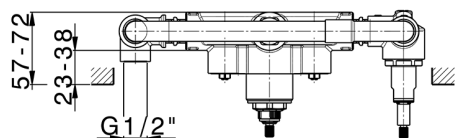

## Concealed thermostatic shower mixer, 2-outlets CONCEALED\_ZA019340

MODEL **ZA019340**

Concealed thermostatic shower mixer,  
2-outlets, without trim kit

AVAILABLE FINISHINGS

CHARACTERISTICS

Concealed **1**  
 Cartridge Spare Parts **24.04A.PP**  
**8x20 Plus P Thermostatic Valve**