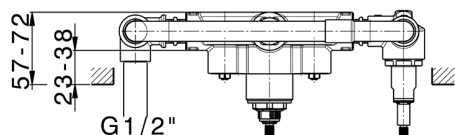

Exposed part for con.thermo.shower valve, 2-outlet GRACE_MN019641

MODEL **MN019641**

Exposed part for con.thermo.shower valve, 2-outlet, with 2 outlet deviator, 22,5 mm Brass One Spray handshower, 150 cm SUPREME smooth flexible hose, without concealed part - for item ZA019340

Installation **Concealed**

Required concealed parts **ZA019340**

Thermostatic

The Cisal thermostatic is your personal water manager, helping you to handle, control and save water and energy.

Concealed thermostatic shower mixer, 2-outlets CONCEALED_ZA019340

MODEL **ZA019340**

Concealed thermostatic shower mixer,
2-outlets, without trim kit

AVAILABLE FINISHINGS

CHARACTERISTICS

Concealed **1**
 Cartridge Spare Parts **24.04A.PP**
8x20 Plus P Thermostatic Valve