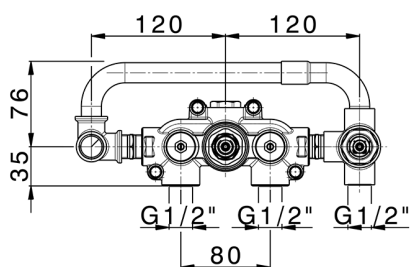

Exposed part for con.thermo.shower valve, 2-outlet GRACE_MN019641

MODEL **MN019641**

Exposed part for con.thermo.shower valve, 2-outlet, with 2 outlet deviator, 22,5 mm Brass One Spray handshower, 150 cm SUPREME smooth flexible hose, without concealed part - for item ZA019340

MODEL **ZA019340**

Concealed thermostatic shower mixer,
2-outlets, without trim kit

AVAILABLE FINISHINGS

CHARACTERISTICS

Concealed **1**
 Cartridge Spare Parts **24.04A.PP**
8x20 Plus P Thermostatic Valve