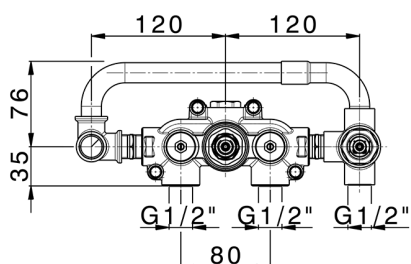

Exposed part for con.thermo.shower valve, 2-outlet GRACE_MN019641

MODEL **MN019641**

Exposed part for con.thermo.shower valve, 2-outlet, with 2 outlet deviator, 22,5 mm Brass One Spray handshower, 150 cm SUPREME smooth flexible hose, without concealed part - for item ZA019340

MODEL **ZA019340**

Concealed thermostatic shower mixer,
2-outlets, without trim kit

AVAILABLE FINISHINGS

CHARACTERISTICS

Concealed **1**
 Cartridge Spare Parts **24.04A.PP**
8x20 Plus P Thermostatic Valve