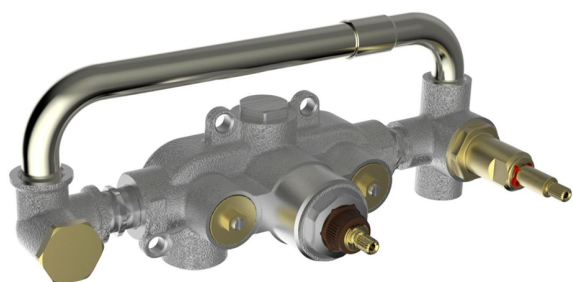

Exposed part for con.thermo.shower valve, 2-outlet GRACE_MN019641

MODEL **MN019641**

Exposed part for con.thermo.shower valve, 2-outlet, with 2 outlet deviator, 22,5 mm Brass One Spray handshower, 150 cm SUPREME smooth flexible hose, without concealed part - for item ZA019340

Installation **Concealed**

Required concealed parts **ZA019340**

Thermostatic

The Cisal thermostatic is your personal water manager, helping you to handle, control and save water and energy.

Concealed thermostatic shower mixer, 2-outlets CONCEALED_ZA019340

MODEL **ZA019340**

Concealed thermostatic shower mixer,
2-outlets, without trim kit

AVAILABLE FINISHINGS

CHARACTERISTICS

Concealed **1**
 Cartridge Spare Parts **24.04A.PP**
8x20 Plus P Thermostatic Valve