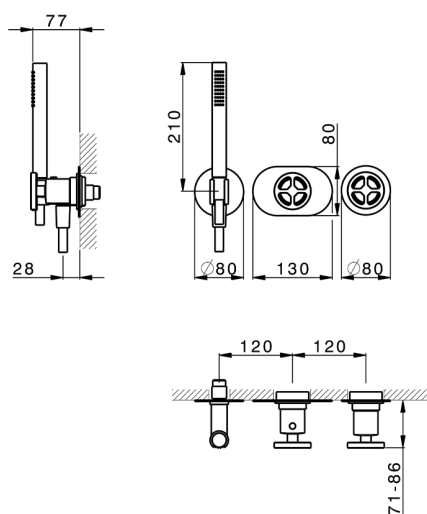

Exposed part for con.thermo.shower valve, 2-outlet GRACE_MN019641

MODEL **MN019641**

Exposed part for con.thermo.shower valve, 2-outlet, with 2 outlet deviator, 22,5 mm Brass One Spray handshower, 150 cm SUPREME smooth flexible hose, without concealed part - for item ZA019340

MODEL **ZA019340**

Concealed thermostatic shower mixer,
2-outlets, without trim kit

AVAILABLE FINISHINGS

CHARACTERISTICS

Concealed **1**
 Cartridge Spare Parts **24.04A.PP**
8x20 Plus P Thermostatic Valve