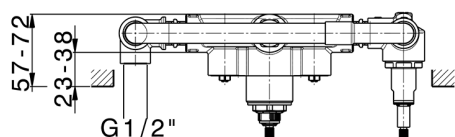

Exposed part for con.thermo.shower valve, 2-outlet GRACE_MN019641

MODEL **MN019641**

Exposed part for con.thermo.shower valve, 2-outlet, with 2 outlet deviator, 22,5 mm Brass One Spray handshower, 150 cm SUPREME smooth flexible hose, without concealed part - for item ZA019340

MODEL **ZA019340**

Concealed thermostatic shower mixer,
2-outlets, without trim kit

AVAILABLE FINISHINGS

CHARACTERISTICS

Concealed **1**
 Cartridge Spare Parts **24.04A.PP**
8x20 Plus P Thermostatic Valve