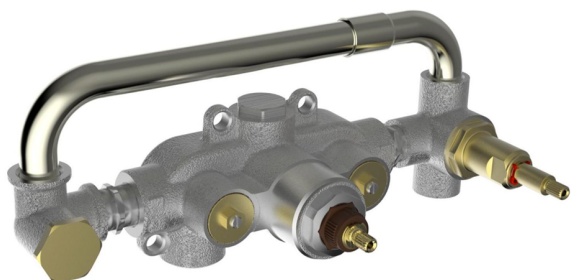

## Exposed part for con.thermo.shower valve, 2-outlet GRACE\_MN019641

MODEL **MN019641**

Exposed part for con.thermo.shower valve, 2-outlet, with 2 outlet deviator, 22,5 mm Brass One Spray handshower, 150 cm SUPREME smooth flexible hose, without concealed part - for item ZA019340

### Thermostatic

The Cisal thermostatic is your personal water manager, helping you to handle, control and save water and energy.

## Concealed thermostatic shower mixer, 2-outlets CONCEALED\_ZA019340

MODEL **ZA019340**

Concealed thermostatic shower mixer,  
2-outlets, without trim kit

AVAILABLE FINISHINGS

CHARACTERISTICS

Concealed **1**  
 Cartridge Spare Parts **24.04A.PP**  
**8x20 Plus P Thermostatic Valve**