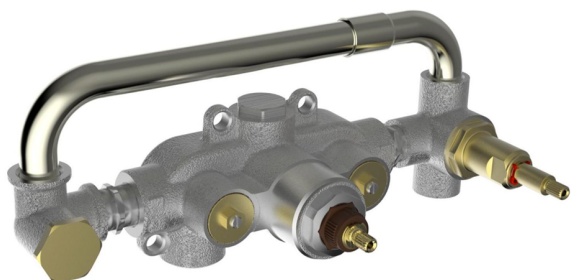

Exposed part for con.thermo.shower valve, 2-outlet GRACE_MN019641

MODEL **MN019641**

Exposed part for con.thermo.shower valve, 2-outlet, with 2 outlet deviator, 22,5 mm Brass One Spray handshower, 150 cm SUPREME smooth flexible hose, without concealed part - for item ZA019340

Installation **Concealed**

Required concealed parts **ZA019340**

Thermostatic

The Cisal thermostatic is your personal water manager, helping you to handle, control and save water and energy.

Concealed thermostatic shower mixer, 2-outlets CONCEALED_ZA019340

MODEL **ZA019340**

Concealed thermostatic shower mixer,
2-outlets, without trim kit

AVAILABLE FINISHINGS

CHARACTERISTICS

Concealed **1**
 Cartridge Spare Parts **24.04A.PP**
8x20 Plus P Thermostatic Valve