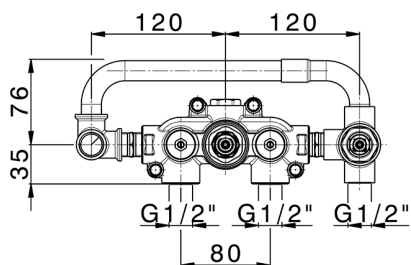

## Exposed part for con.thermo.shower valve, 2-outlet GRACE\_MN019641

MODEL **MN019641**

Exposed part for con.thermo.shower valve, 2-outlet, with 2 outlet deviator, 22,5 mm Brass One Spray handshower, 150 cm SUPREME smooth flexible hose, without concealed part - for item ZA019340

## Concealed thermostatic shower mixer, 2-outlets CONCEALED\_ZA019340

MODEL **ZA019340**

Concealed thermostatic shower mixer,  
2-outlets, without trim kit

AVAILABLE FINISHINGS

CHARACTERISTICS

Concealed **1**  
 Cartridge Spare Parts **24.04A.PP**  
**8x20 Plus P Thermostatic Valve**