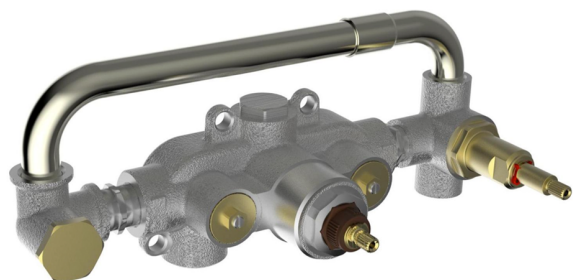

Exposed part for con.thermo.shower valve, 2-outlet GRACE_MN019641

MODEL **MN019641**

Exposed part for con.thermo.shower valve, 2-outlet, with 2 outlet deviator, 22,5 mm Brass One Spray handshower, 150 cm SUPREME smooth flexible hose, without concealed part - for item ZA019340

Installation **Concealed**

Required concealed parts **ZA019340**

Thermostatic

The Cisal thermostatic is your personal water manager, helping you to handle, control and save water and energy.

Concealed thermostatic shower mixer, 2-outlets CONCEALED_ZA019340

MODEL **ZA019340**

Concealed thermostatic shower mixer,
2-outlets, without trim kit

AVAILABLE FINISHINGS

CHARACTERISTICS

Concealed **1**
Cartridge Spare Parts **24.04A.PP**

8x20 Plus P Thermostatic Valve

Thermostatic

The Cisal thermostatic is your personal water manager, helping you to handle, control and save water and energy.

2026-06-14