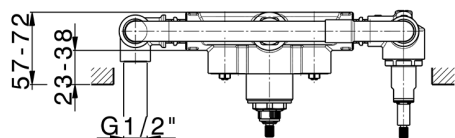

Exposed part for con.thermo.shower valve, 2-outlet GRACE_MN019641

MODEL **MN019641**

Exposed part for con.thermo.shower valve, 2-outlet, with 2 outlet deviator, 22,5 mm Brass One Spray handshower, 150 cm SUPREME smooth flexible hose, without concealed part - for item ZA019340

MODEL **ZA019340**

Concealed thermostatic shower mixer,
2-outlets, without trim kit

AVAILABLE FINISHINGS

CHARACTERISTICS

Concealed **1**
Cartridge Spare Parts **24.04A.PP**

8x20 Plus P Thermostatic Valve

Thermostatic