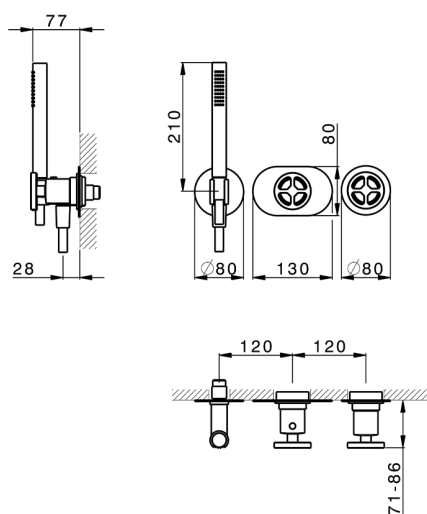

Exposed part for con.thermo.shower valve, 2-outlet GRACE_MN019641

MODEL **MN019641**

Exposed part for con.thermo.shower valve, 2-outlet, with 2 outlet deviator, 22,5 mm Brass One Spray handshower, 150 cm SUPREME smooth flexible hose, without concealed part - for item ZA019340

MODEL **ZA019340**

Concealed thermostatic shower mixer,
2-outlets, without trim kit

AVAILABLE FINISHINGS

CHARACTERISTICS

Concealed **1**
Cartridge Spare Parts **24.04A.PP**

8x20 Plus P Thermostatic Valve

Thermostatic