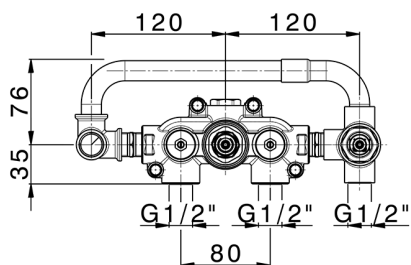

Exposed part for con.thermo.shower valve, 2-outlet GRACE_MN019641

MODEL **MN019641**

Exposed part for con.thermo.shower valve, 2-outlet, with 2 outlet deviator, 22,5 mm Brass One Spray handshower, 150 cm SUPREME smooth flexible hose, without concealed part - for item ZA019340

MODEL **ZA019340**

Concealed thermostatic shower mixer,
2-outlets, without trim kit

AVAILABLE FINISHINGS

CHARACTERISTICS

Concealed **1**
Cartridge Spare Parts **24.04A.PP**

8x20 Plus P Thermostatic Valve

Thermostatic