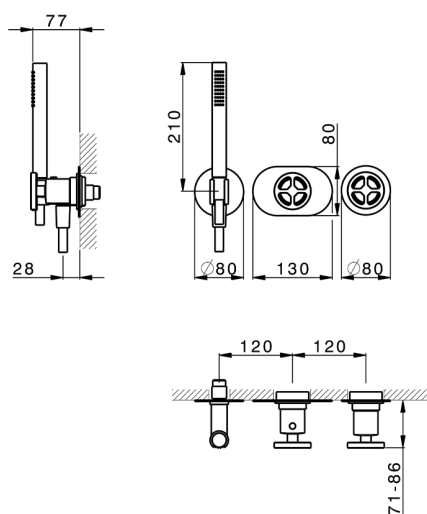

## Exposed part for con.thermo.shower valve, 2-outlet GRACE\_MN019641

MODEL **MN019641**

Exposed part for con.thermo.shower valve, 2-outlet, with 2 outlet deviator, 22,5 mm Brass One Spray handshower, 150 cm SUPREME smooth flexible hose, without concealed part - for item ZA019340

CHARACTERISTICS

Concealed **1**  
Cartridge Spare Parts **24.04A.PP**

**8x20 Plus P Thermostatic Valve**