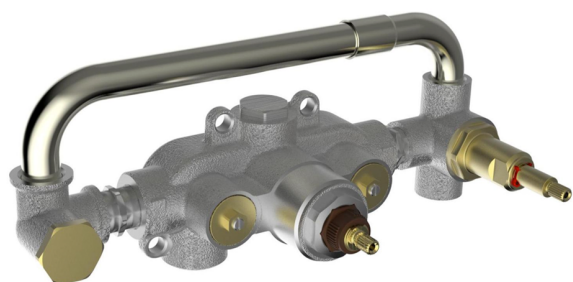

## Exposed part for con.thermo.shower valve, 2-outlet GRACE\_MN019641

MODEL **MN019641**

Exposed part for con.thermo.shower valve, 2-outlet, with 2 outlet deviator, 22,5 mm Brass One Spray handshower, 150 cm SUPREME smooth flexible hose, without concealed part - for item ZA019340

### Thermostatic

The Cisal thermostatic is your personal water manager, helping you to handle, control and save water and energy.

## Concealed thermostatic shower mixer, 2-outlets CONCEALED\_ZA019340

MODEL **ZA019340**

Concealed thermostatic shower mixer,  
2-outlets, without trim kit

AVAILABLE FINISHINGS

 **04** 04 Without finishing

CHARACTERISTICS

Concealed **1**  
Cartridge Spare Parts **24.04A.PP**

**8x20 Plus P Thermostatic Valve**