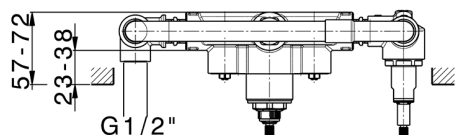

Concealed thermostatic shower mixer, 2-outlets CONCEALED_ZA019340

MODEL **ZA019340**

Concealed thermostatic shower mixer,
2-outlets, without trim kit

AVAILABLE FINISHINGS

04 04 Without finishing

CHARACTERISTICS

Concealed **1**
Cartridge Spare Parts **24.04A.PP**

8x20 Plus P Thermostatic Valve

Thermostatic

The Cisal thermostatic is your personal water manager, helping you to handle, control and save water and energy.