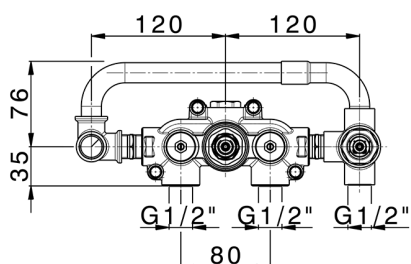

## Exposed part for con.thermo.shower valve, 2-outlet GRACE\_MN019641

MODEL **MN019641**

Exposed part for con.thermo.shower valve, 2-outlet, with 2 outlet deviator, 22,5 mm Brass One Spray handshower, 150 cm SUPREME smooth flexible hose, without concealed part - for item ZA019340

## Concealed thermostatic shower mixer, 2-outlets CONCEALED\_ZA019340

MODEL **ZA019340**

Concealed thermostatic shower mixer,  
2-outlets, without trim kit

AVAILABLE FINISHINGS

 **04** 04 Without finishing

CHARACTERISTICS

Concealed **1**  
Cartridge Spare Parts **24.04A.PP**

**8x20 Plus P Thermostatic Valve**