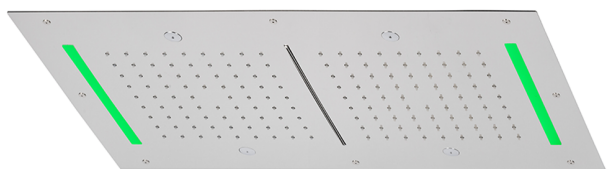

## 700x400 mm Chromotherapy Ceiling showerhead WELLNESS\_ZS0C0125

MODEL **ZS0C0125**

700x400 mm Chromotherapy Ceiling showerhead, 2 rain, spraying functions, waterfall, chromotherapy functions, built-in control included, Stainless Steel AISI 304

AVAILABLE FINISHINGS

-  **40** 40 Matt Black
-  **4Q** 4Q Matt White
-  **5G** 5G Rose Gold
-  **D1** D1 Brushed Inox
-  **D2** D2 Polished Inox

CHARACTERISTICS

2025-01-05