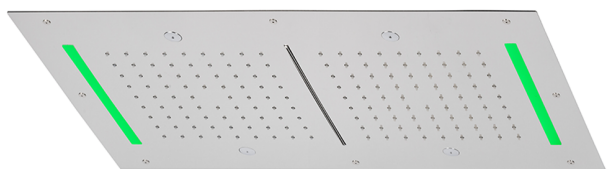

700x400 mm Chromotherapy Ceiling showerhead WELLNESS_ZS0C0125

MODEL **ZS0C0125**

700x400 mm Chromotherapy Ceiling showerhead, 2 rain, spraying functions, waterfall, chromotherapy functions, built-in control included, Stainless Steel AISI 304

AVAILABLE FINISHINGS

-  **40** 40 Matt Black
-  **4Q** 4Q Matt White
-  **5G** 5G Rose Gold
-  **D1** D1 Brushed Inox
-  **D2** D2 Polished Inox

CHARACTERISTICS

2025-01-05