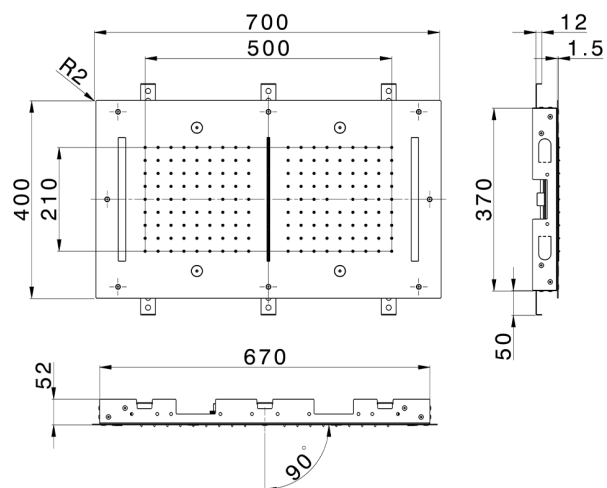

700x400 mm Chromotherapy Ceiling showerhead WELLNESS_ZS0C0125

MODEL **ZS0C0125**

700x400 mm Chromotherapy Ceiling showerhead, 2 rain, spraying functions, waterfall, chromotherapy functions, built-in control included, Stainless Steel AISI 304

AVAILABLE FINISHINGS

- **40** 40 Matt Black
- **4Q** 4Q Matt White
- **5G** 5G Rose Gold
- **D1** D1 Brushed Inox
- **D2** D2 Polished Inox

CHARACTERISTICS

2025-01-05