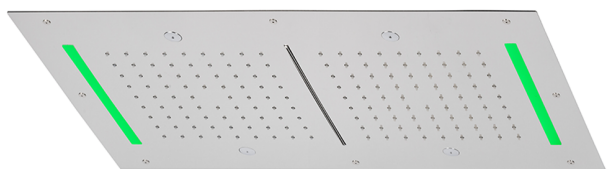

700x400 mm Chromotherapy Ceiling showerhead WELLNESS_ZS0C0125

MODEL **ZS0C0125**

700x400 mm Chromotherapy Ceiling showerhead, 2 rain, spraying functions, waterfall, chromotherapy functions, built-in control included, Stainless Steel AISI 304

AVAILABLE FINISHINGS

-  **40** 40 Matt Black
-  **4Q** 4Q Matt White
-  **5G** 5G Rose Gold
-  **D1** D1 Brushed Inox
-  **D2** D2 Polished Inox

CHARACTERISTICS

2025-01-03