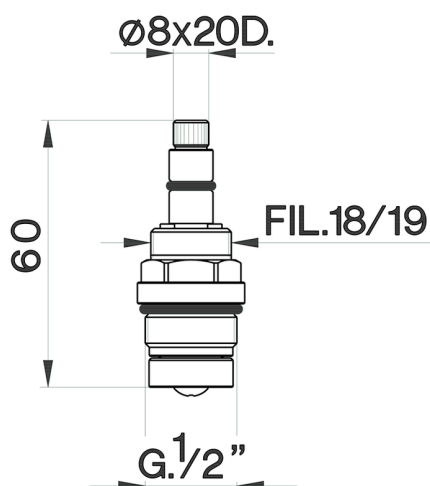

1/2" headvalve 'AR' short SPARE PARTS_ZZ928700

MODEL **ZZ928700**

1/2" headvalve 'AR' short, for one hole mixers and bath mixers

AVAILABLE FINISHINGS

 **04** 04 Without finishing

CHARACTERISTICS

2024-09-16