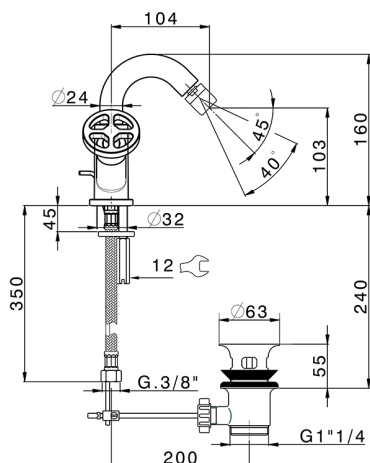

Bidet mixer GRACE_MN000550

MODEL **MN000550**

Bidet mixer, with automatic 1"1/4 automatic pop-up waste, G.3/8" stainless steel flexible hoses

AVAILABLE FINISHINGS

-  **21** 21 Chrome
-  **2F** 2F Brushed Nickel
-  **2W** 2W Brushed Gold
-  **5H** 5H Dark Brass Brushed
-  **5L** 5L Brushed Black Titanium
-  **6T** 6T Chrome/Matt Black