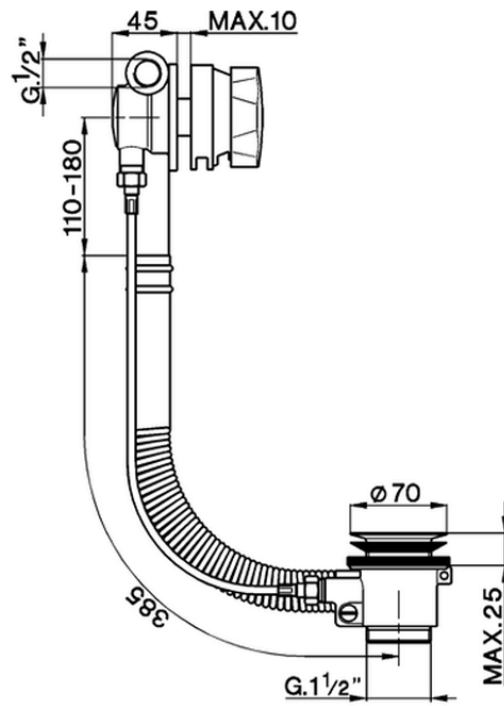

Bath drain with overflow COMPONENTS_ZA005710

ZA005710

<https://en.cisal.it/bath-drain-with-overflow-components-za005710>

2026-04-06