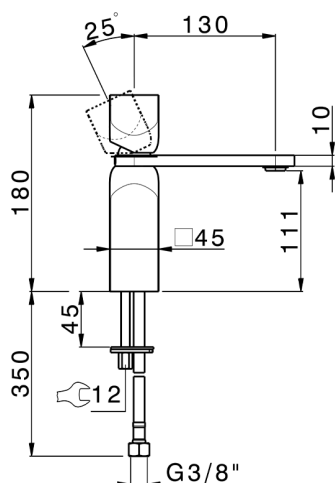

Single lever 'large' washbasin mixer HI-RISE_RI000504

MODEL **RI000504**

Single lever 'large' washbasin mixer, without waste, G.3/8" stainless steel flexible hoses

AVAILABLE FINISHINGS

-  **21** 21 Chrome
-  **24** 24 Gold
-  **2F** 2F Brushed Nickel
-  **2W** 2W Brushed Gold
-  **40** 40 Matt Black
-  **4Q** 4Q Matt White
-  **5G** 5G Rose Gold
-  **6V** 6V Matt White/Brushed Nickel
-  **6X** 6X Matt White/Brushed Gold
-  **7W** 7W Matt Black/Brushed Gold

CHARACTERISTICS

Cartridge Spare Parts

ZZ96550000

25 mm Cartridge

2026-01-13