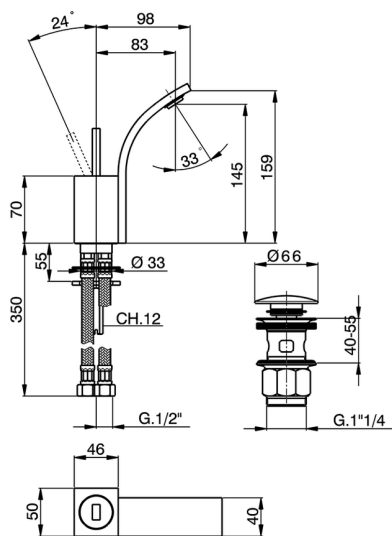

Single lever bidet mixer **WAVE_WA000552**

MODEL **WA000552**

Single lever bidet mixer, with 1"1/4 Click Clack waste, G.3/8" stainless steel flexible hoses

AVAILABLE FINISHINGS

-  **21** 21 Chrome
-  **2F** 2F Brushed Nickel
-  **2Q** 2Q Black Titanium

CHARACTERISTICS

Cartridge Spare Parts **ZZ93197000**

38mm Joystick single-lever cartridge

2024-12-22