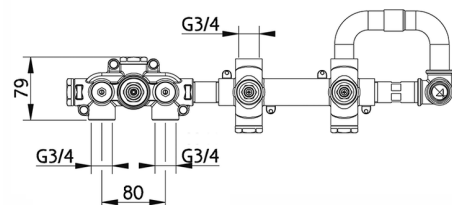

2 Function Concealed Thermostatic Valve CONCEALED_ZA01R251

MODEL **ZA01R251**

2 Function Concealed Thermostatic Valve

AVAILABLE FINISHINGS

04 04 Without finishing

CHARACTERISTICS

Concealed **1**
 Cartridge Spare Parts **23.51A.HF**
HF Thermostatic Valve