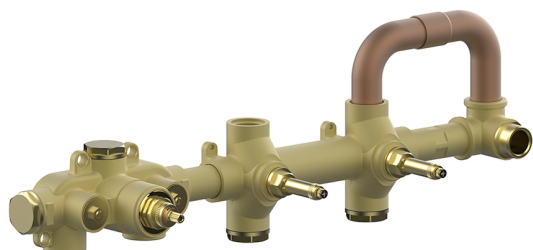

2 Function Concealed Thermostatic Valve CONCEALED_ZA01R251

MODEL **ZA01R251**

2 Function Concealed Thermostatic Valve

AVAILABLE FINISHINGS

CHARACTERISTICS

Concealed **1**
 Cartridge Spare Parts **23.51A.HF**
HF Thermostatic Valve

Thermostatic

The Cisal thermostatic is your personal water manager, helping you to handle, control and save water and energy.

2026-04-26