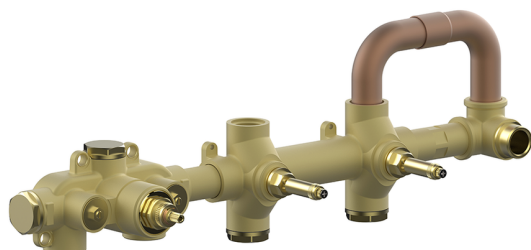

2 Function Concealed Thermostatic Valve CONCEALED_ZA01R251

MODEL **ZA01R251**

2 Function Concealed Thermostatic Valve

AVAILABLE FINISHINGS

04 04 Without finishing

CHARACTERISTICS

Concealed **1**
 Cartridge Spare Parts **23.51A.HF**
HF Thermostatic Valve

Thermostatic

The Cisal thermostatic is your personal water manager, helping you to handle, control and save water and energy.

2026-06-05