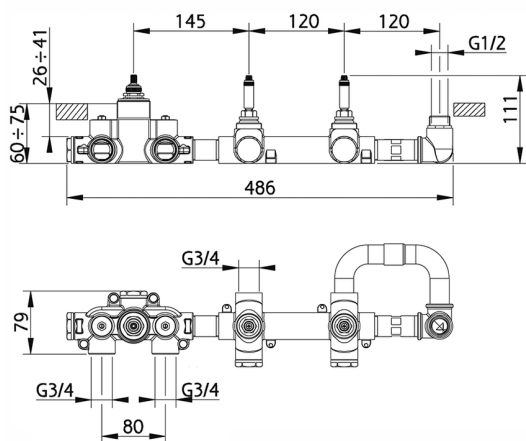

2 Function Concealed Thermostatic Valve CONCEALED_ZA01R251

MODEL **ZA01R251**

2 Function Concealed Thermostatic Valve

AVAILABLE FINISHINGS

CHARACTERISTICS

Concealed **1**
 Cartridge Spare Parts **23.51A.HF**
HF Thermostatic Valve