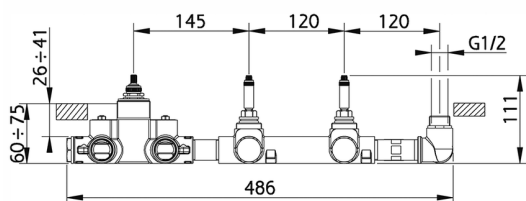

2 Function Concealed Thermostatic Valve CONCEALED_ZA01R251

MODEL **ZA01R251**

2 Function Concealed Thermostatic Valve

AVAILABLE FINISHINGS

04 04 Without finishing

CHARACTERISTICS

Concealed **1**
 Cartridge Spare Parts **23.51A.HF**
HF Thermostatic Valve