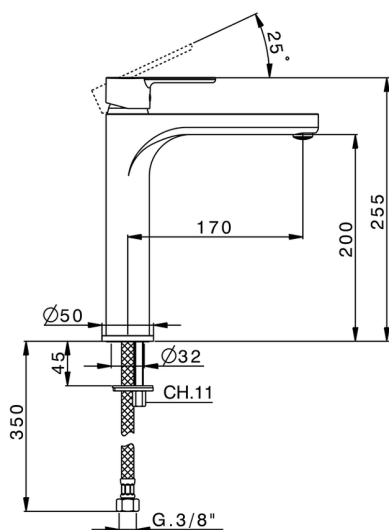

Single lever tall washbasin mixer TENDER_C2003540

MODEL **C2003540**

Single lever tall washbasin mixer, without automatic pop-up waste, G.3/8" stainless steel flexible hoses

AVAILABLE FINISHINGS

CHARACTERISTICS

Cartridge Spare Parts **ZZ95435000**

35 mm Cartridge

EcoStop

EcoStop feature limits water flow to approximately 50% of maximum output with one point of resistance on setting. Push slightly past the middle stop only when full water output is required. This will save water up to 50%.