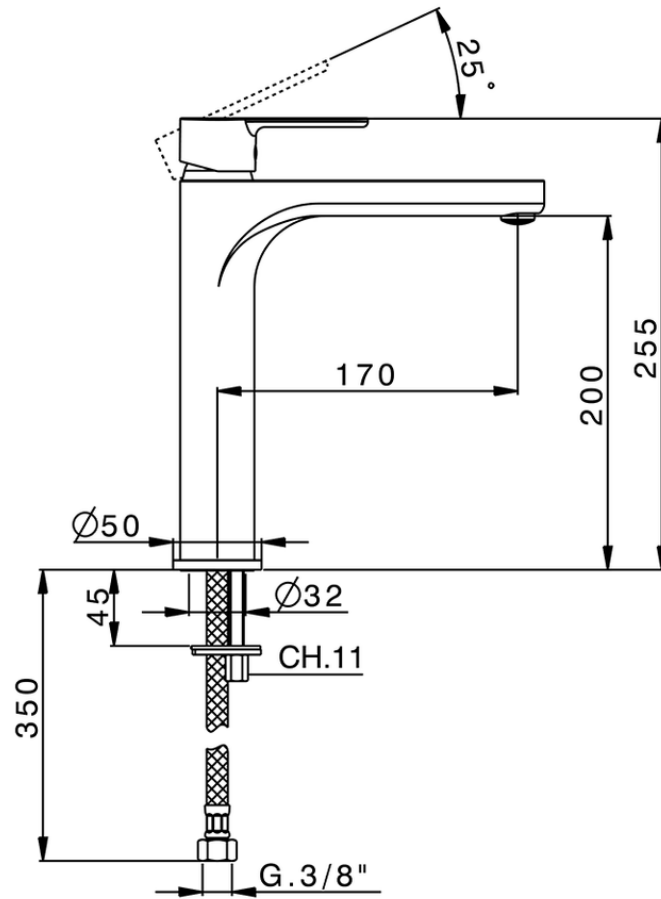

Single lever tall washbasin mixer TENDER_C2003540

C2003540

<https://en.cisal.it/single-lever-tall-washbasin-mixer-tender-c2003540>

2026-06-14