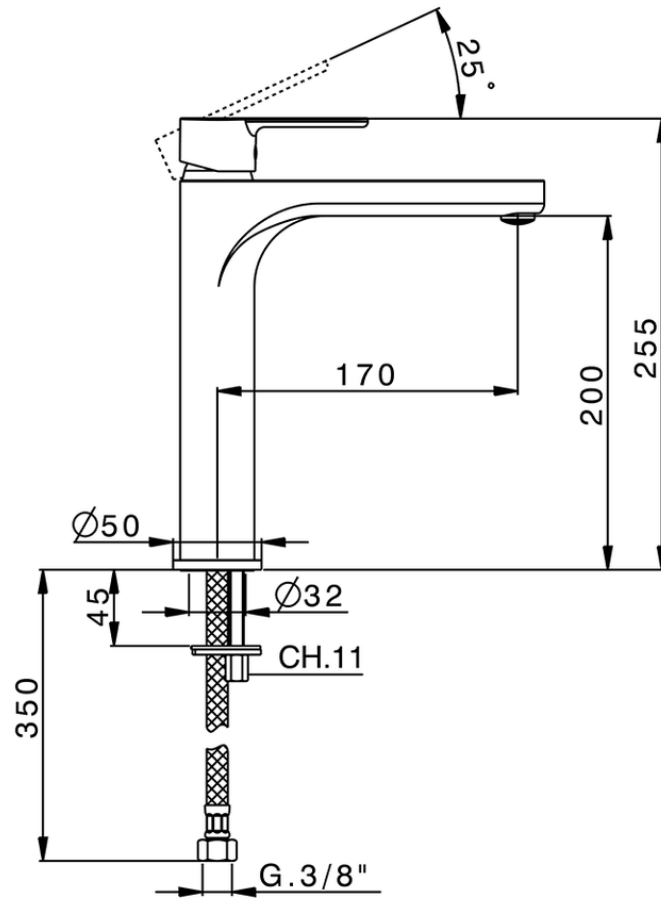

Single lever tall washbasin mixer TENDER_C2003540

C2003540

<https://en.cisal.it/single-lever-tall-washbasin-mixer-tender-c2003540>

2026-04-29