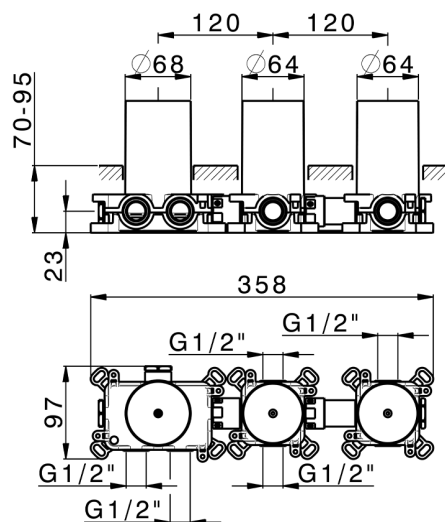

2 Function thermostatic concealed valve PUSH&SHOWER_ZA0G62R0

MODEL **ZA0G62R0**

2 Function thermostatic concealed valve, ON/OFF button with flow rate regulation, with protection guard boxes, to match with exposed parts: 1 Thermo 2 Push&Shower, without Thermo/Push&Shower exposed parts

AVAILABLE FINISHINGS

CHARACTERISTICS

Cartridge Spare Parts **22.04A.AR - ZZ97279004**

Argo 2 (long filter) Thermostatic Valve

Thermostatic

The Cisal thermostatic is your personal water manager, helping you to handle, control and save water and energy.