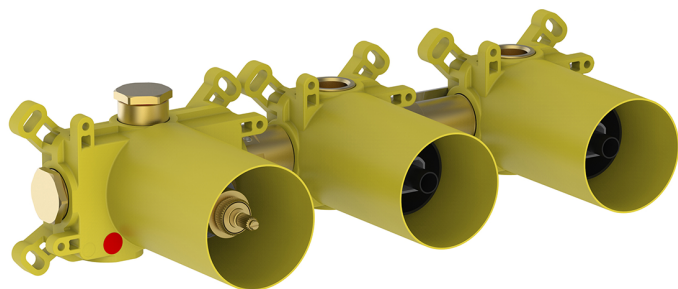

2 Function thermostatic concealed valve PUSH&SHOWER_ZA0G62R0

MODEL **ZA0G62R0**

2 Function thermostatic concealed valve, ON/OFF button with flow rate regulation, with protection guard boxes, to match with exposed parts: 1 Thermo 2 Push&Shower, without Thermo/Push&Shower exposed parts

AVAILABLE FINISHINGS

CHARACTERISTICS

Cartridge Spare Parts **22.04A.AR - ZZ97279004**

Argo 2 (long filter) Thermostatic Valve

Thermostatic

The Cisal thermostatic is your personal water manager, helping you to handle, control and save water and energy.