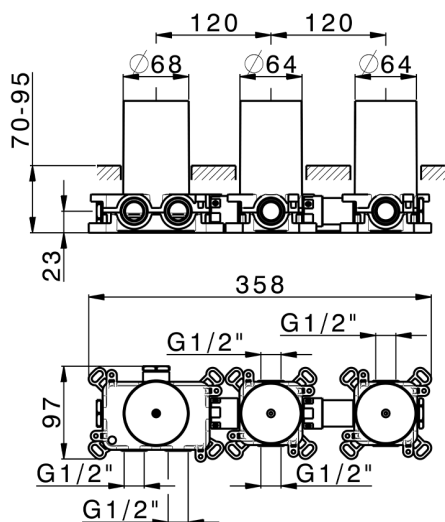

2 Function thermostatic concealed valve PUSH&SHOWER_ZA0G62R0

MODEL **ZA0G62R0**

2 Function thermostatic concealed valve, ON/OFF button with flow rate regulation, with protection guard boxes, to match with exposed parts: 1 Thermo 2 Push&Shower, without Thermo/ Push&Shower exposed parts

AVAILABLE FINISHINGS

04 04 Without finishing

CHARACTERISTICS

Cartridge Spare Parts **22.04A.AR - ZZ97279004**

Argo 2 (long filter) Thermostatic Valve

Thermostatic

The Cisal thermostatic is your personal water manager, helping you to handle, control and save water and energy.