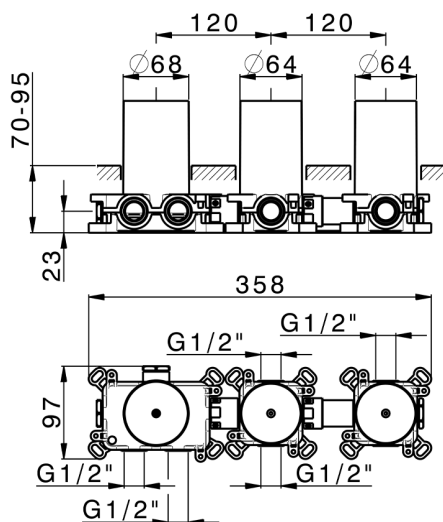

2 Function thermostatic concealed valve PUSH&SHOWER_ZA0G62R0

MODEL **ZA0G62R0**

2 Function thermostatic concealed valve, ON/OFF button with flow rate regulation, with protection guard boxes, to match with exposed parts: 1 Thermo 2 Push&Shower, without Thermo/Push&Shower exposed parts

AVAILABLE FINISHINGS

04 04 Without finishing

CHARACTERISTICS

Cartridge Spare Parts **22.04A.AR - ZZ97279004**

Argo 2 (long filter) Thermostatic Valve

Thermostatic

The Cisal thermostatic is your personal water manager, helping you to handle, control and save water and energy.