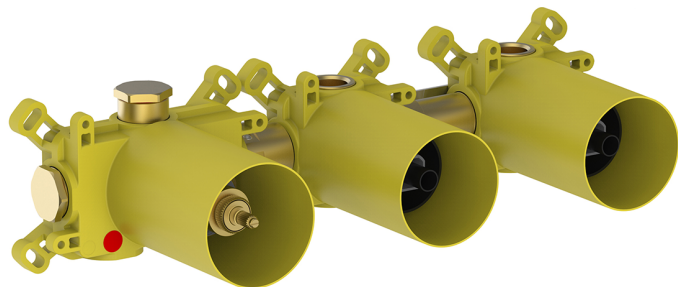

2 Function thermostatic concealed valve PUSH&SHOWER_ZA0G62R0

MODEL **ZA0G62R0**

2 Function thermostatic concealed valve, ON/OFF button with flow rate regulation, with protection guard boxes, to match with exposed parts: 1 Thermo 2 Push&Shower, without Thermo/ Push&Shower exposed parts

AVAILABLE FINISHINGS

04 04 Without finishing

CHARACTERISTICS

Cartridge Spare Parts **22.04A.AR - ZZ97279004**

Argo 2 (long filter) Thermostatic Valve

Thermostatic

The Cisal thermostatic is your personal water manager, helping you to handle, control and save water and energy.