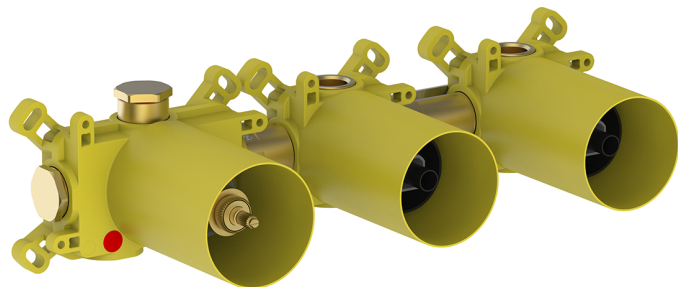

2 Function thermostatic concealed valve PUSH&SHOWER_ZA0G62R0

MODEL **ZA0G62R0**

2 Function thermostatic concealed valve, ON/OFF button with flow rate regulation, with protection guard boxes, to match with exposed parts: 1 Thermo 2 Push&Shower, without Thermo/Push&Shower exposed parts

AVAILABLE FINISHINGS

04 04 Without finishing

CHARACTERISTICS

Cartridge Spare Parts **22.04A.AR - ZZ97279004**

Argo 2 (long filter) Thermostatic Valve

Thermostatic

The Cisal thermostatic is your personal water manager, helping you to handle, control and save water and energy.