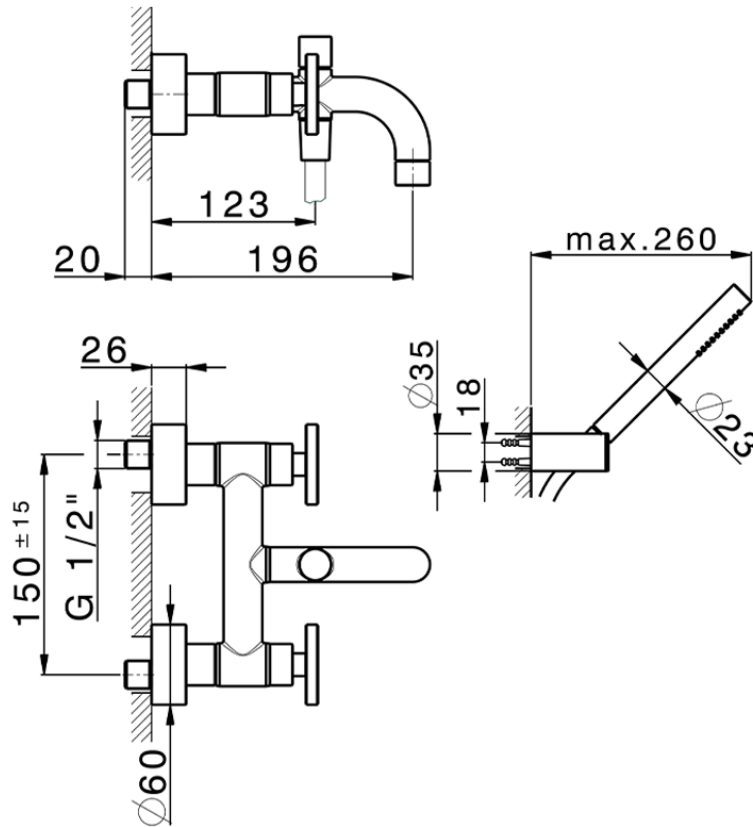

Bath mixer, with full equipment GRACE_MN000120

MN000120

<https://en.cisal.it/bath-mixer-with-full-equipment-grace-mn000120>

2026-04-08