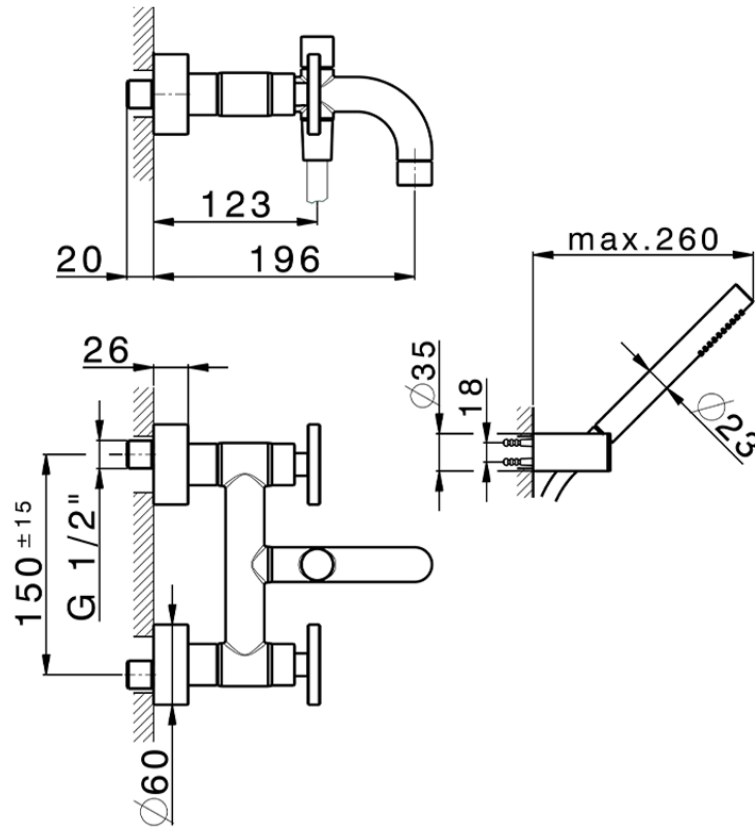

Bath mixer, with full equipment GRACE_MN000120

MN000120

<https://en.cisal.it/bath-mixer-with-full-equipment-grace-mn000120>

2026-04-30