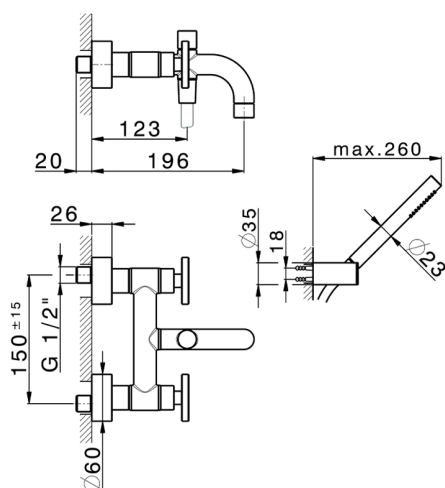

Bath mixer, with full equipment GRACE_MN000120

MODEL **MN000120**

Bath mixer, with full equipment, wall mounted adjustable handshower bracket, 22,5 mm Brass One Spray handshower, 150 cm SUPREME smooth flexible hose

AVAILABLE FINISHINGS

- **21** 21 Chrome
- **2F** 2F Brushed Nickel
- **2W** 2W Brushed Gold
- **5H** 5H Dark Brass Brushed
- **5L** 5L Brushed Black Titanium
- **6T** 6T Chrome/Matt Black

CHARACTERISTICS

2026-05-19