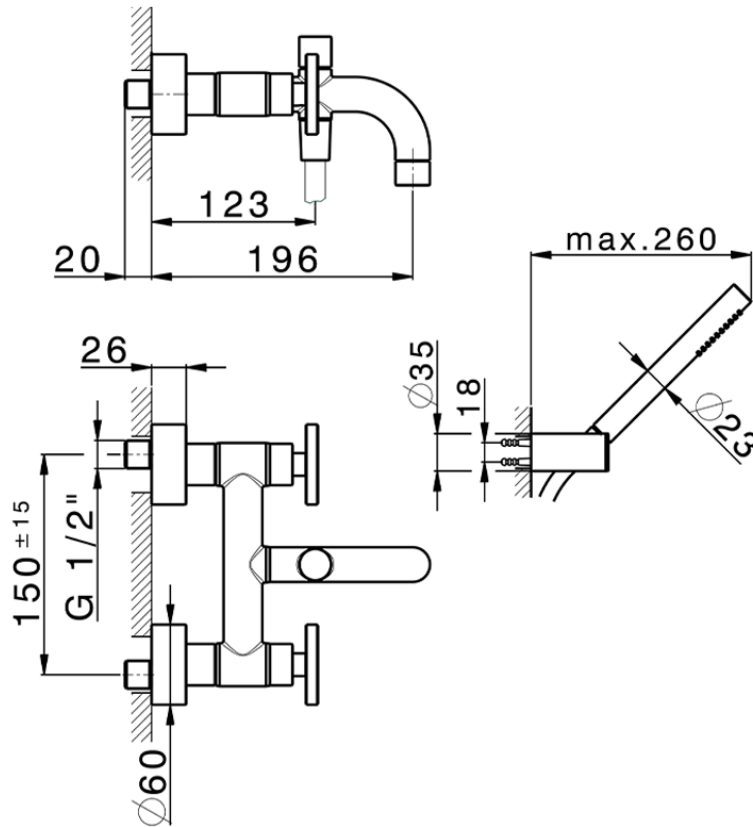

Bath mixer, with full equipment GRACE_MN000120

MN000120

<https://en.cisal.it/bath-mixer-with-full-equipment-grace-mn000120>

2026-06-13