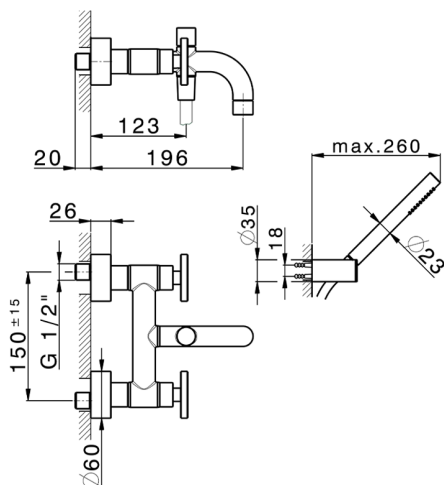

Bath mixer, with full equipment GRACE_MN000120

MODEL **MN000120**

Bath mixer, with full equipment, wall mounted adjustable handshower bracket, 22,5 mm Brass One Spray handshower, 150 cm SUPREME smooth flexible hose

AVAILABLE FINISHINGS

- **21** 21 Chrome
- **2F** 2F Brushed Nickel
- **2W** 2W Brushed Gold
- **5H** 5H Dark Brass Brushed
- **5L** 5L Brushed Black Titanium
- **6T** 6T Chrome/Matt Black

CHARACTERISTICS

2026-04-29