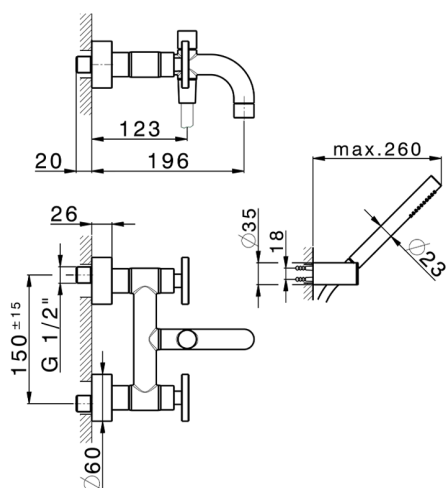

Bath mixer, with full equipment GRACE_MN000120

MODEL **MN000120**

Bath mixer, with full equipment, wall mounted adjustable handshower bracket, 22,5 mm Brass One Spray handshower, 150 cm SUPREME smooth flexible hose

AVAILABLE FINISHINGS

- **21** 21 Chrome
- **2F** 2F Brushed Nickel
- **2W** 2W Brushed Gold
- **5H** 5H Dark Brass Brushed
- **5L** 5L Brushed Black Titanium
- **6T** 6T Chrome/Matt Black

CHARACTERISTICS

2026-04-28