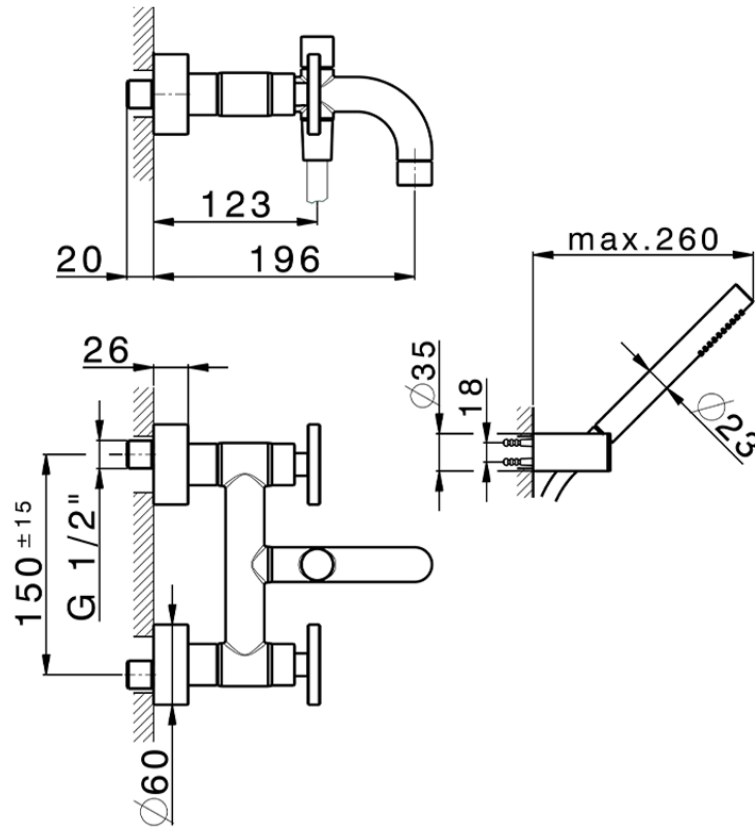

Bath mixer, with full equipment GRACE_MN000120

MN000120

<https://en.cisal.it/bath-mixer-with-full-equipment-grace-mn000120>

2026-06-14