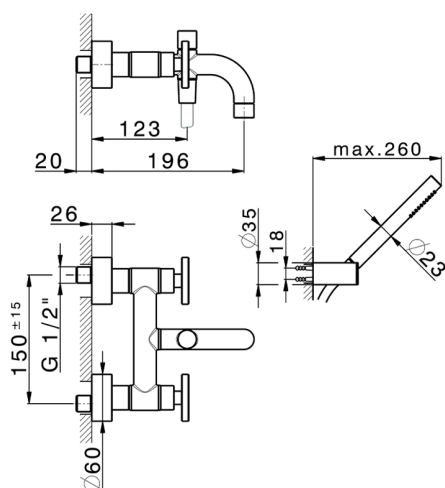

Bath mixer, with full equipment GRACE_MN000120

MODEL **MN000120**

Bath mixer, with full equipment, wall mounted adjustable handshower bracket, 22,5 mm Brass One Spray handshower, 150 cm SUPREME smooth flexible hose

AVAILABLE FINISHINGS

- **21** 21 Chrome
- **2F** 2F Brushed Nickel
- **2W** 2W Brushed Gold
- **5H** 5H Dark Brass Brushed
- **5L** 5L Brushed Black Titanium
- **6T** 6T Chrome/Matt Black

CHARACTERISTICS

2026-06-13