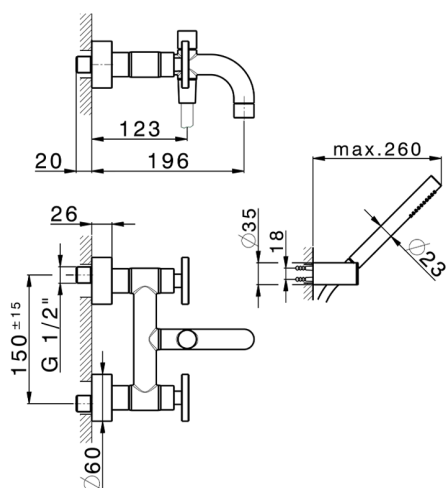

Bath mixer, with full equipment GRACE_MN000120

MODEL **MN000120**

Bath mixer, with full equipment, wall mounted adjustable handshower bracket, 22,5 mm Brass One Spray handshower, 150 cm SUPREME smooth flexible hose

AVAILABLE FINISHINGS

- **21** 21 Chrome
- **2F** 2F Brushed Nickel
- **2W** 2W Brushed Gold
- **5H** 5H Dark Brass Brushed
- **5L** 5L Brushed Black Titanium
- **6T** 6T Chrome/Matt Black

CHARACTERISTICS

2026-06-13