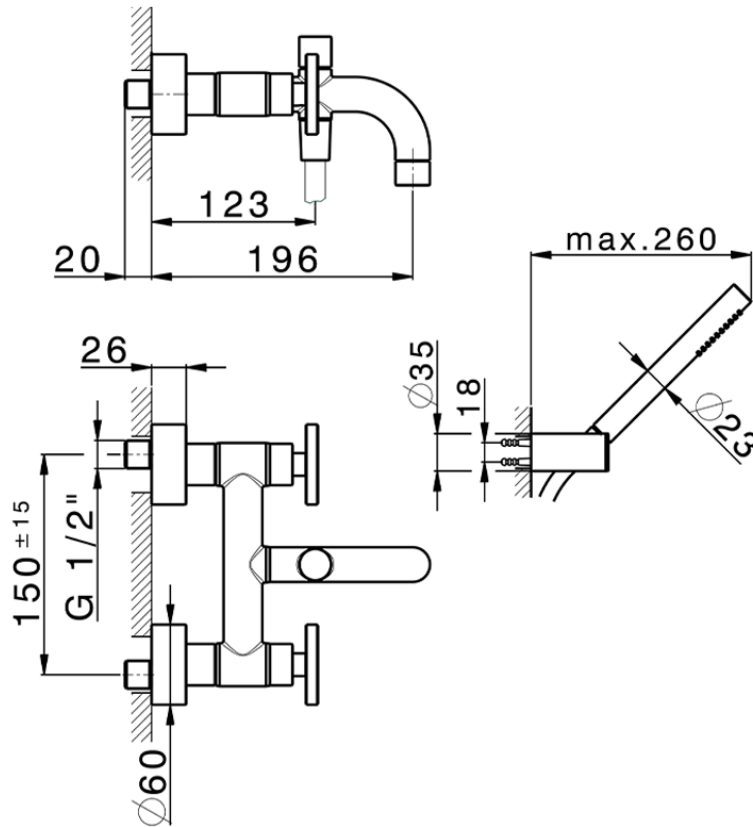

Bath mixer, with full equipment GRACE_MN000120

MN000120

<https://en.cisal.it/bath-mixer-with-full-equipment-grace-mn000120>

2026-04-28