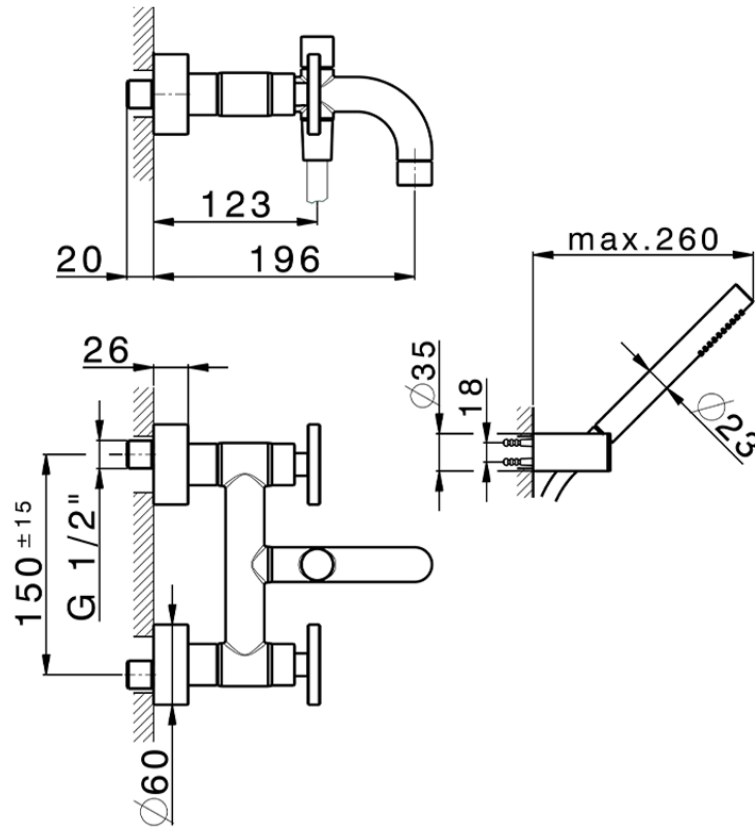

Bath mixer, with full equipment GRACE_MN000120

MN000120

<https://en.cisal.it/bath-mixer-with-full-equipment-grace-mn000120>

2026-04-08