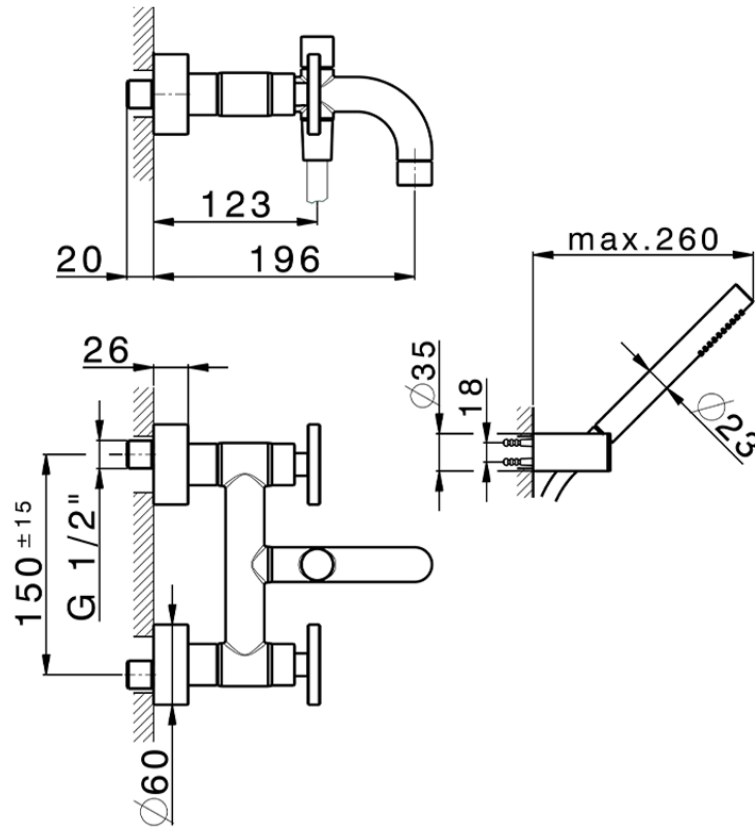

Bath mixer, with full equipment GRACE_MN000120

MN000120

<https://en.cisal.it/bath-mixer-with-full-equipment-grace-mn000120>

2026-06-13