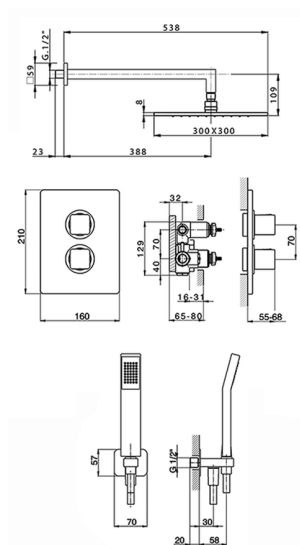

Concealed thermostatic shower mixer CUBIC_CU0KT010

MODEL **CU0KT010**

Concealed thermostatic shower mixer, 1/2" Concealed Thermostatic Mixer, 2 outlet devia-stop cartridge, wall mounted handshower bracket with wall elbow, 400 mm shower arm with headshower, 300X300 mm square head shower Brass, 42x18 mm ABS Quad one spray handshower, 1/2" wall elbow, 150 cm smooth SILVERFLEX Flexible Hose

AVAILABLE FINISHINGS

-  **21** 21 Chrome
-  **2B** 2B Polished Nickel
-  **2F** 2F Brushed Nickel
-  **40** 40 Matt Black

CHARACTERISTICS

Cartridge Spare Parts **24.04A.PP**
8x20 Plus P Thermostatic Valve