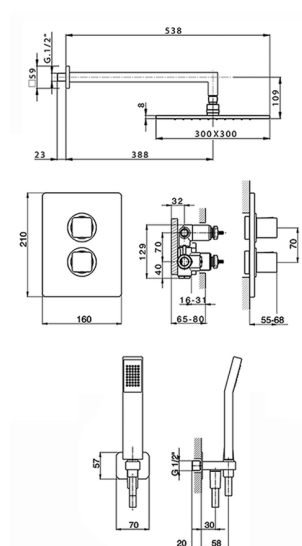

## Concealed thermostatic shower mixer CUBIC\_CU0KT010

MODEL **CU0KT010**

Concealed thermostatic shower mixer, 1/2" Concealed Thermostatic Mixer, 2 outlet devia-stop cartridge, wall mounted handshower bracket with wall elbow, 400 mm shower arm with headshower, 300X300 mm square head shower Brass, 42x18 mm ABS Quad one spray handshower, 1/2" wall elbow, 150 cm smooth SILVERFLEX Flexible Hose

### CHARACTERISTICS

Cartridge Spare Parts **24.04A.PP**  
**8x20 Plus P Thermostatic Valve**