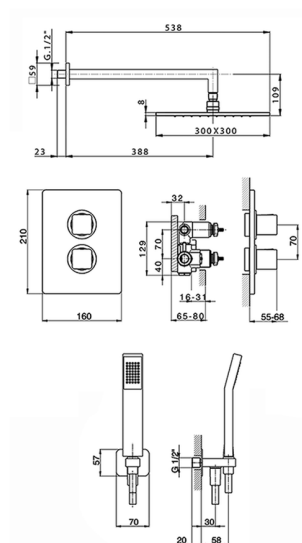

Concealed thermostatic shower mixer CUBIC_CU0KT010

MODEL **CU0KT010**

Concealed thermostatic shower mixer, 1/2" Concealed Thermostatic Mixer, 2 outlet devia stop cartridge, wall mounted handshower bracket with wall elbow, 400 mm shower arm with headshower, 300X300 mm square head shower Brass, 42x18 mm ABS Quad one spray handshower, 1/2" wall elbow, 150 cm smooth SILVERFLEX Flexible Hose

AVAILABLE FINISHINGS

-  **21** 21 Chrome
-  **2B** 2B Polished Nickel
-  **2F** 2F Brushed Nickel
-  **40** 40 Matt Black

CHARACTERISTICS

Cartridge Spare Parts **24.04A.PP**
8x20 Plus P Thermostatic Valve