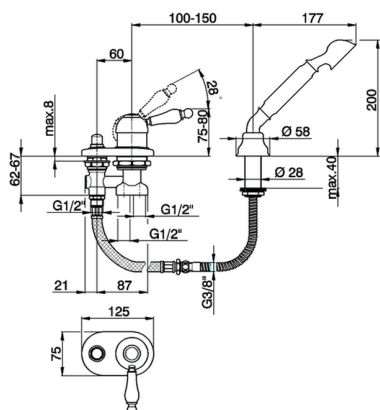

Deck mounted 2-holes single lever bath mixer ARCANA EMPRESS_EM001290

MODEL **EM001290**

Deck mounted 2-holes single lever bath mixer, automatic diverter, Toscana one spray handshower, 175 cm Brass flexible hose

AVAILABLE FINISHINGS

-  **21** 21 Chrome
-  **24** 24 Gold
-  **26** 26 Old Copper
-  **27** 27 Old Bronze
-  **2A** 2A Satin Brushed Nickel
-  **74** 74 Chrome/Gold

CHARACTERISTICS

Cartridge Spare Parts **ZZ92909000**

43 mm Cartridge

Deck mounted 2-holes single lever bath mixer ARCANA EMPRESS_EM001290

EM001290

<https://en.cisal.it/deck-mounted-2-holes-single-lever-bath-mixer-arcana-empress-em001290>

2026-04-25