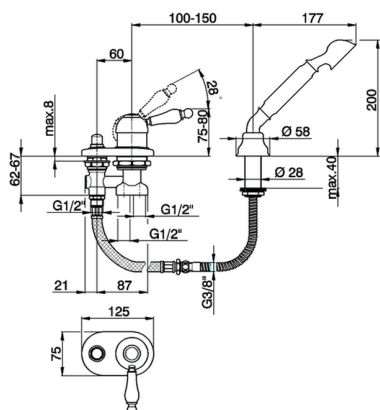

Deck mounted 2-holes single lever bath mixer ARCANA EMPRESS_EM001290

MODEL **EM001290**

Deck mounted 2-holes single lever bath mixer, automatic diverter, Toscana one spray handshower, 175 cm Brass flexible hose

AVAILABLE FINISHINGS

-  **21** 21 Chrome
-  **24** 24 Gold
-  **26** 26 Old Copper
-  **27** 27 Old Bronze
-  **2A** 2A Satin Brushed Nickel
-  **74** 74 Chrome/Gold

CHARACTERISTICS

Cartridge Spare Parts **ZZ92909000**

43 mm Cartridge

Deck mounted 2-holes single lever bath mixer ARCANA EMPRESS_EM001290

EM001290

<https://en.cisal.it/deck-mounted-2-holes-single-lever-bath-mixer-arcana-empress-em001290>

2026-06-25