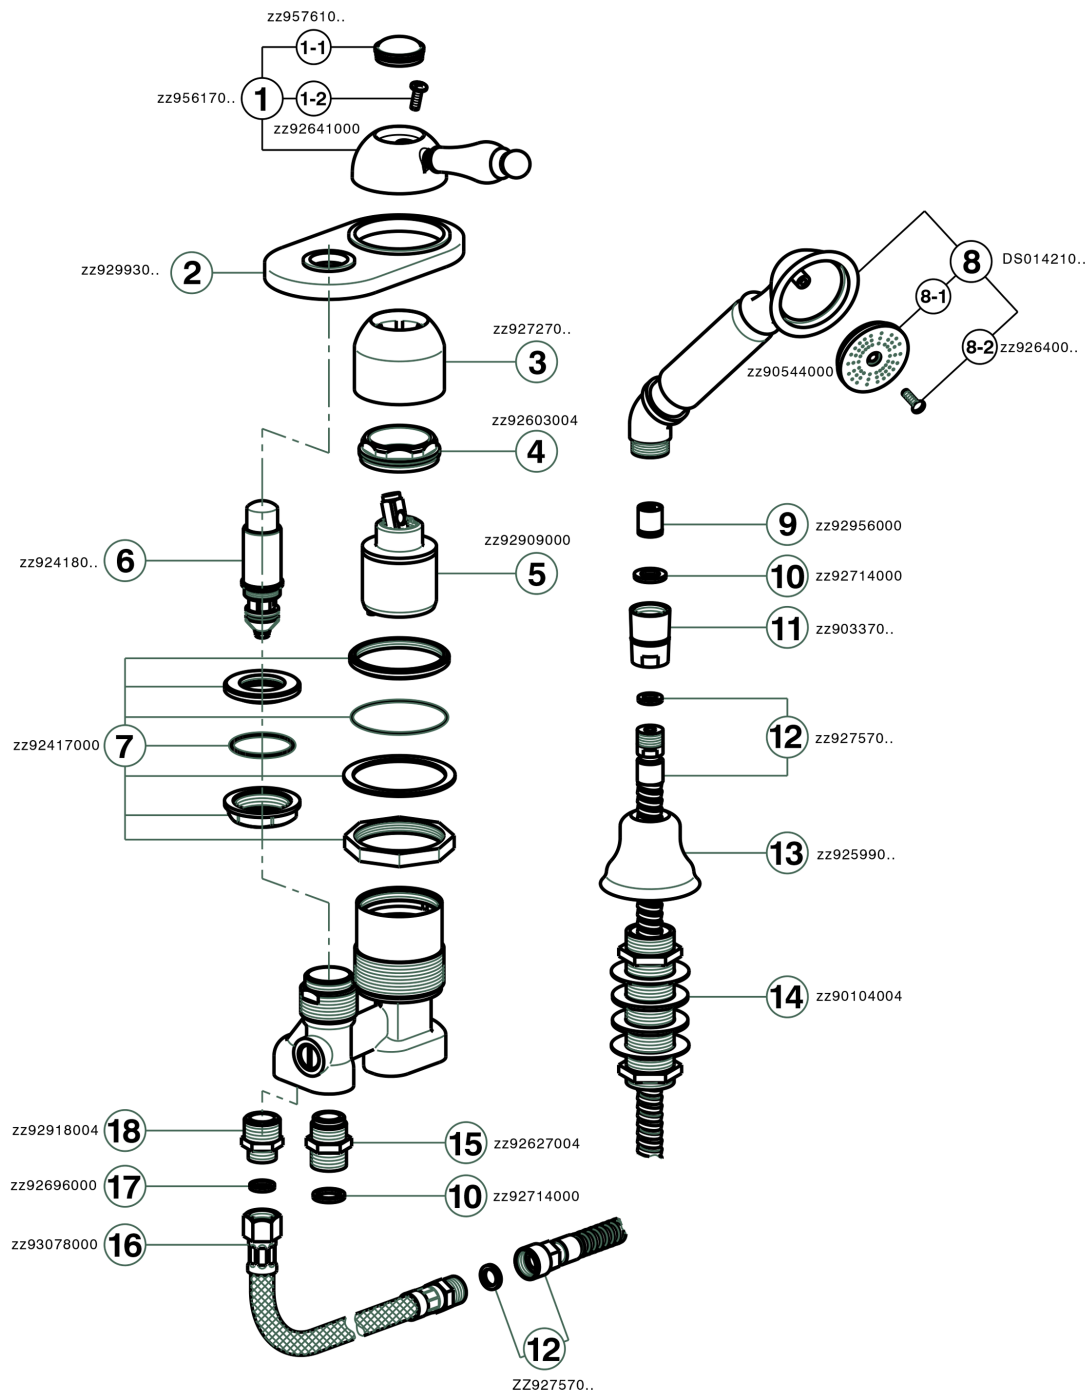

Deck mounted 2-holes single lever bath mixer ARCANA EMPRESS_EM001290

MODEL **EM001290**

Deck mounted 2-holes single lever bath mixer, automatic diverter, Toscana one spray handshower, 175 cm Brass flexible hose

AVAILABLE FINISHINGS

-  **21** 21 Chrome
-  **24** 24 Gold
-  **26** 26 Old Copper
-  **27** 27 Old Bronze
-  **2A** 2A Satin Brushed Nickel
-  **74** 74 Chrome/Gold

CHARACTERISTICS

Cartridge Spare Parts **ZZ92909000**

43 mm Cartridge

Deck mounted 2-holes single lever bath mixer ARCANA EMPRESS_EM001290

EM001290

<https://en.cisal.it/deck-mounted-2-holes-single-lever-bath-mixer-arcana-empress-em001290>

2026-04-25