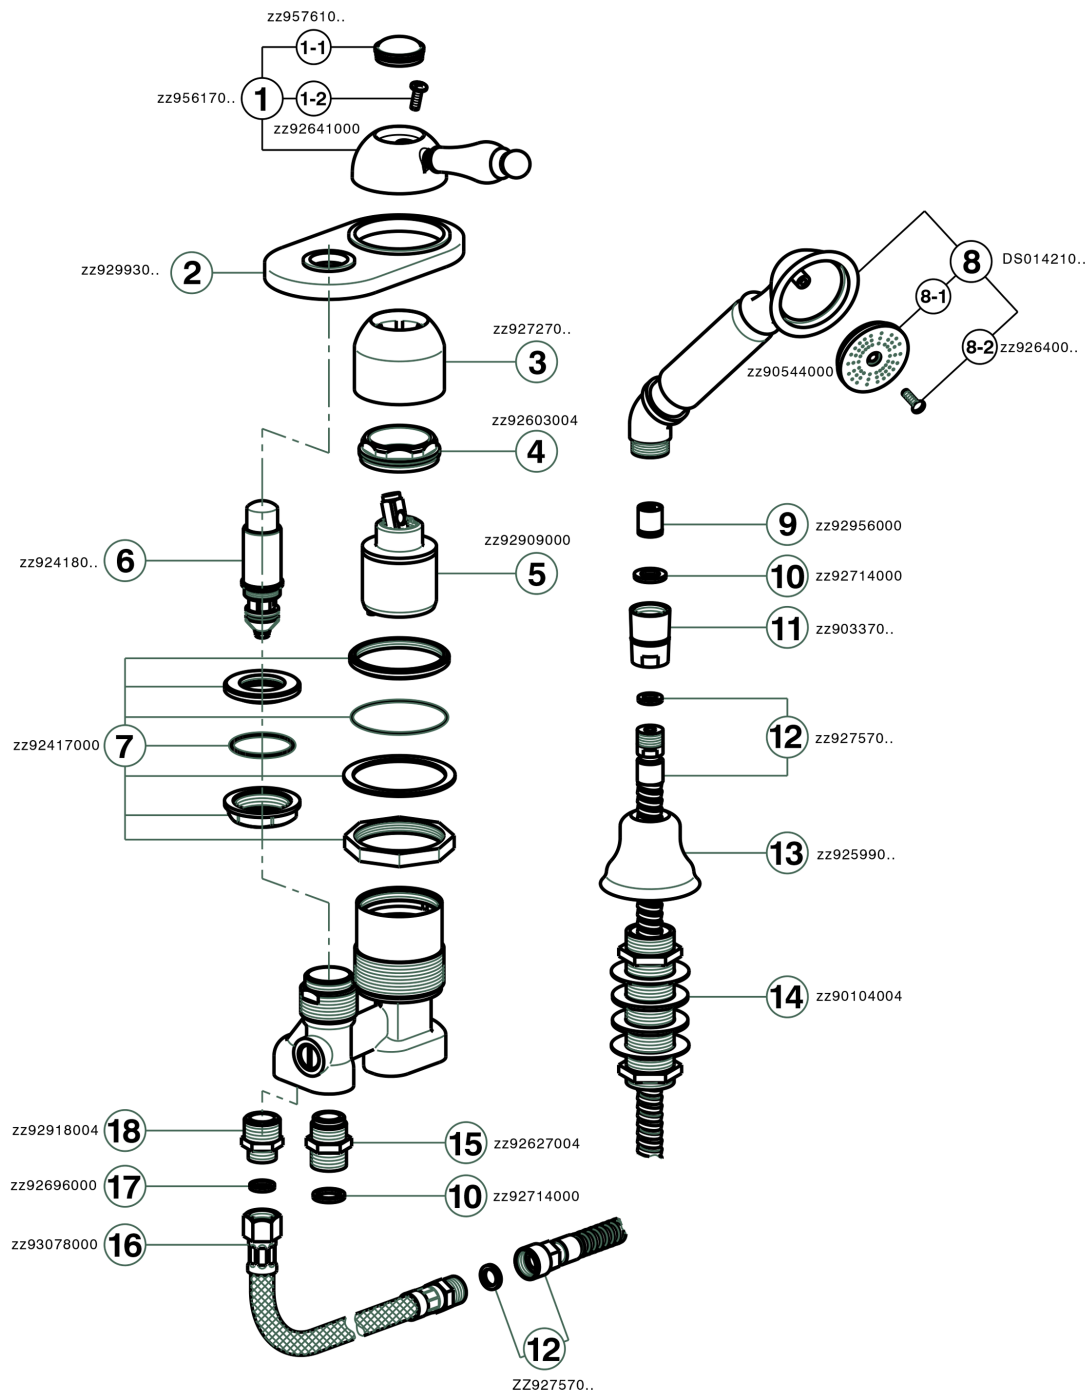

Deck mounted 2-holes single lever bath mixer ARCANA EMPRESS_EM001290

MODEL **EM001290**

Deck mounted 2-holes single lever bath mixer, automatic diverter, Toscana one spray handshower, 175 cm Brass flexible hose

AVAILABLE FINISHINGS

-  **21** 21 Chrome
-  **24** 24 Gold
-  **26** 26 Old Copper
-  **27** 27 Old Bronze
-  **2A** 2A Satin Brushed Nickel
-  **74** 74 Chrome/Gold

CHARACTERISTICS

Cartridge Spare Parts **ZZ92909000**

43 mm Cartridge

Deck mounted 2-holes single lever bath mixer ARCANA EMPRESS_EM001290

EM001290

<https://en.cisal.it/deck-mounted-2-holes-single-lever-bath-mixer-arcana-empress-em001290>

2026-06-04