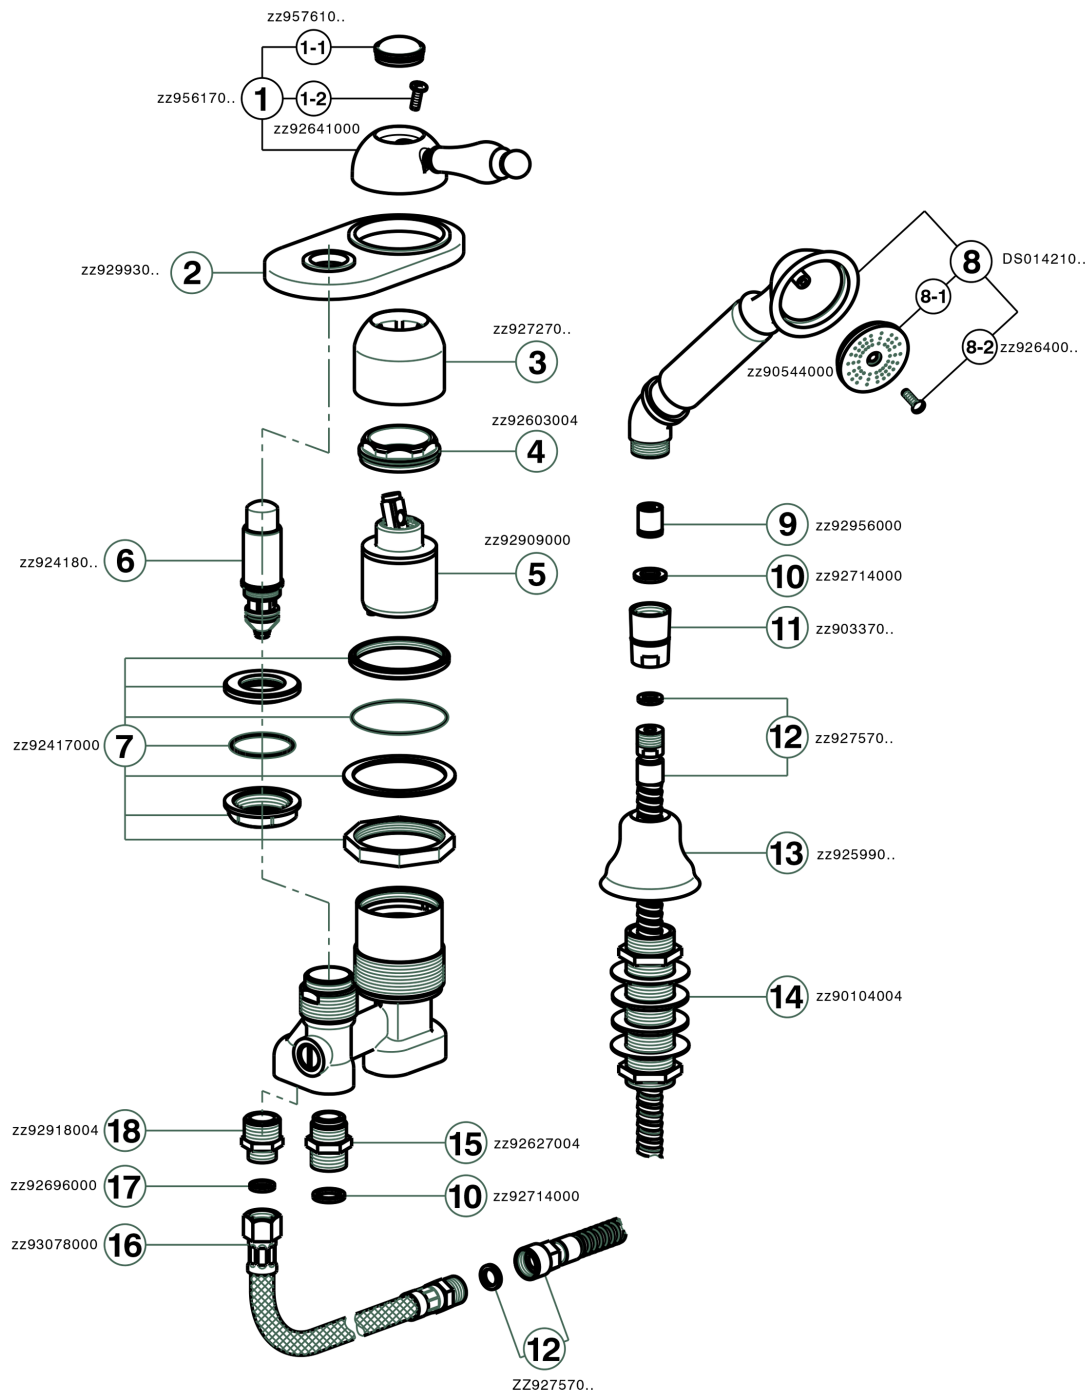

Deck mounted 2-holes single lever bath mixer ARCANA EMPRESS_EM001290

MODEL **EM001290**

Deck mounted 2-holes single lever bath mixer, automatic diverter, Toscana one spray handshower, 175 cm Brass flexible hose

AVAILABLE FINISHINGS

-  **21** 21 Chrome
-  **24** 24 Gold
-  **26** 26 Old Copper
-  **27** 27 Old Bronze
-  **2A** 2A Satin Brushed Nickel
-  **74** 74 Chrome/Gold

CHARACTERISTICS

Cartridge Spare Parts **ZZ92909000**

43 mm Cartridge

Deck mounted 2-holes single lever bath mixer ARCANA EMPRESS_EM001290

EM001290

<https://en.cisal.it/deck-mounted-2-holes-single-lever-bath-mixer-arcana-empress-em001290>

2026-06-25