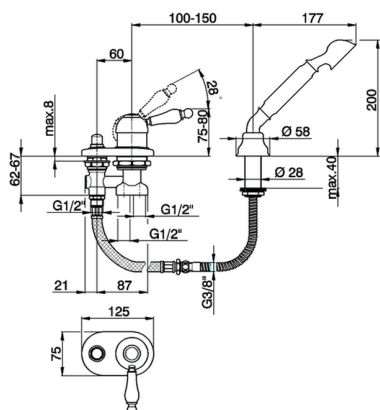

Deck mounted 2-holes single lever bath mixer ARCANA EMPRESS_EM001290

MODEL **EM001290**

Deck mounted 2-holes single lever bath mixer, automatic diverter, Toscana one spray handshower, 175 cm Brass flexible hose

AVAILABLE FINISHINGS

-  **21** 21 Chrome
-  **24** 24 Gold
-  **26** 26 Old Copper
-  **27** 27 Old Bronze
-  **2A** 2A Satin Brushed Nickel
-  **74** 74 Chrome/Gold

CHARACTERISTICS

Cartridge Spare Parts **ZZ92909000**

43 mm Cartridge

Deck mounted 2-holes single lever bath mixer ARCANA EMPRESS_EM001290

EM001290

<https://en.cisal.it/deck-mounted-2-holes-single-lever-bath-mixer-arcana-empress-em001290>

2026-06-04