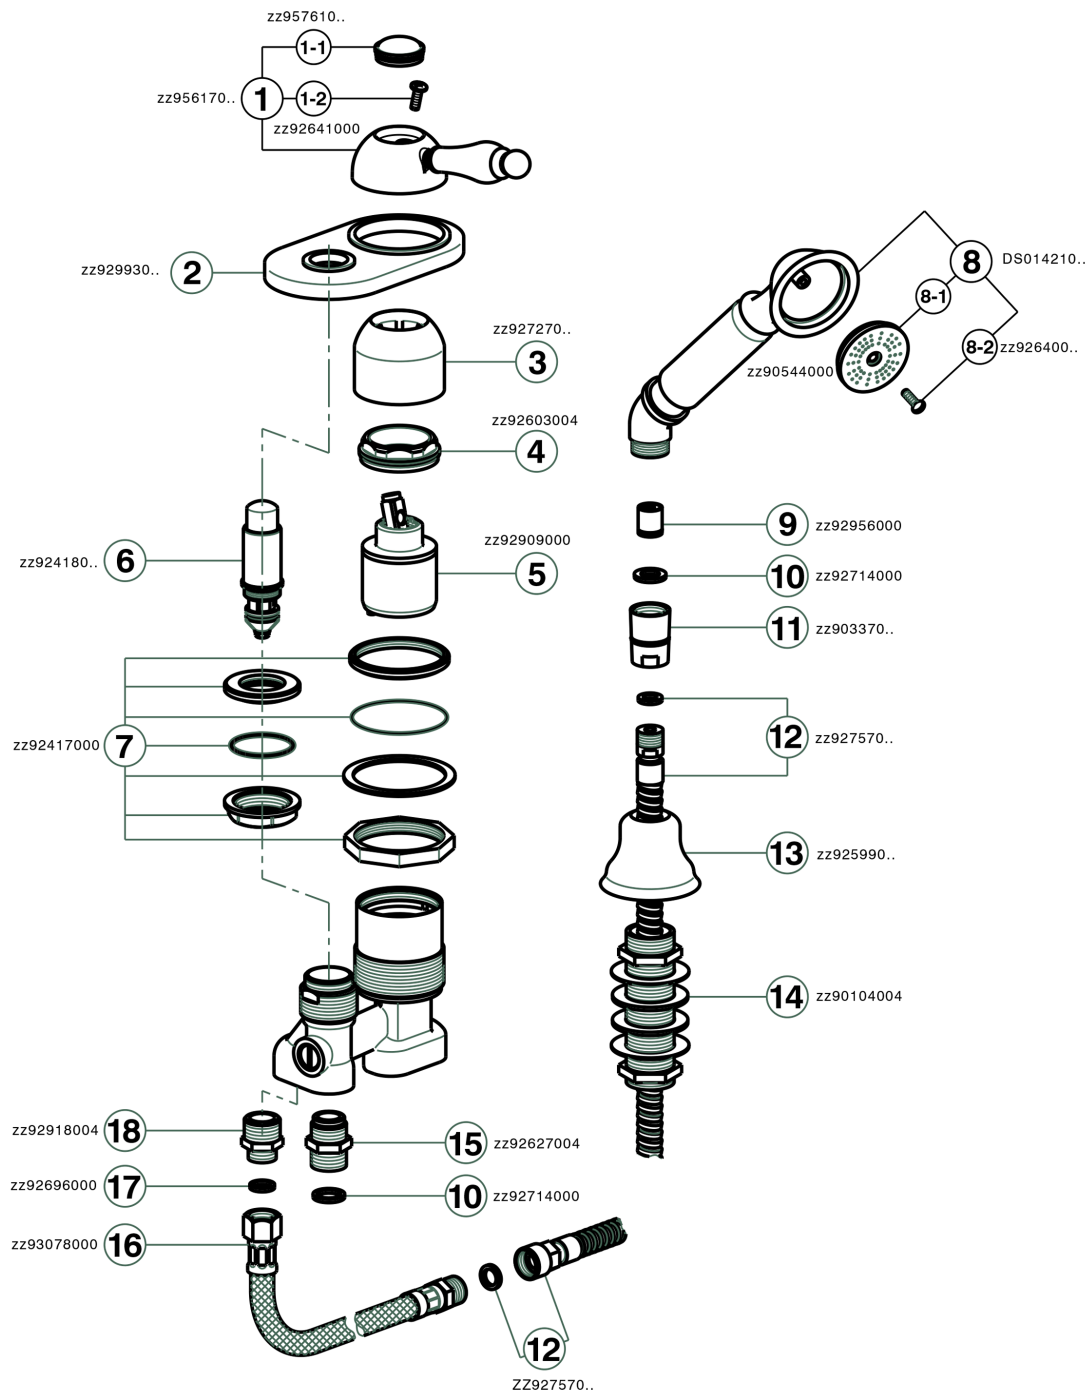

## Deck mounted 2-holes single lever bath mixer ARCANA EMPRESS\_EM001290

EM001290

<https://en.cisal.it/deck-mounted-2-holes-single-lever-bath-mixer-arcana-empress-em001290>

2026-06-25