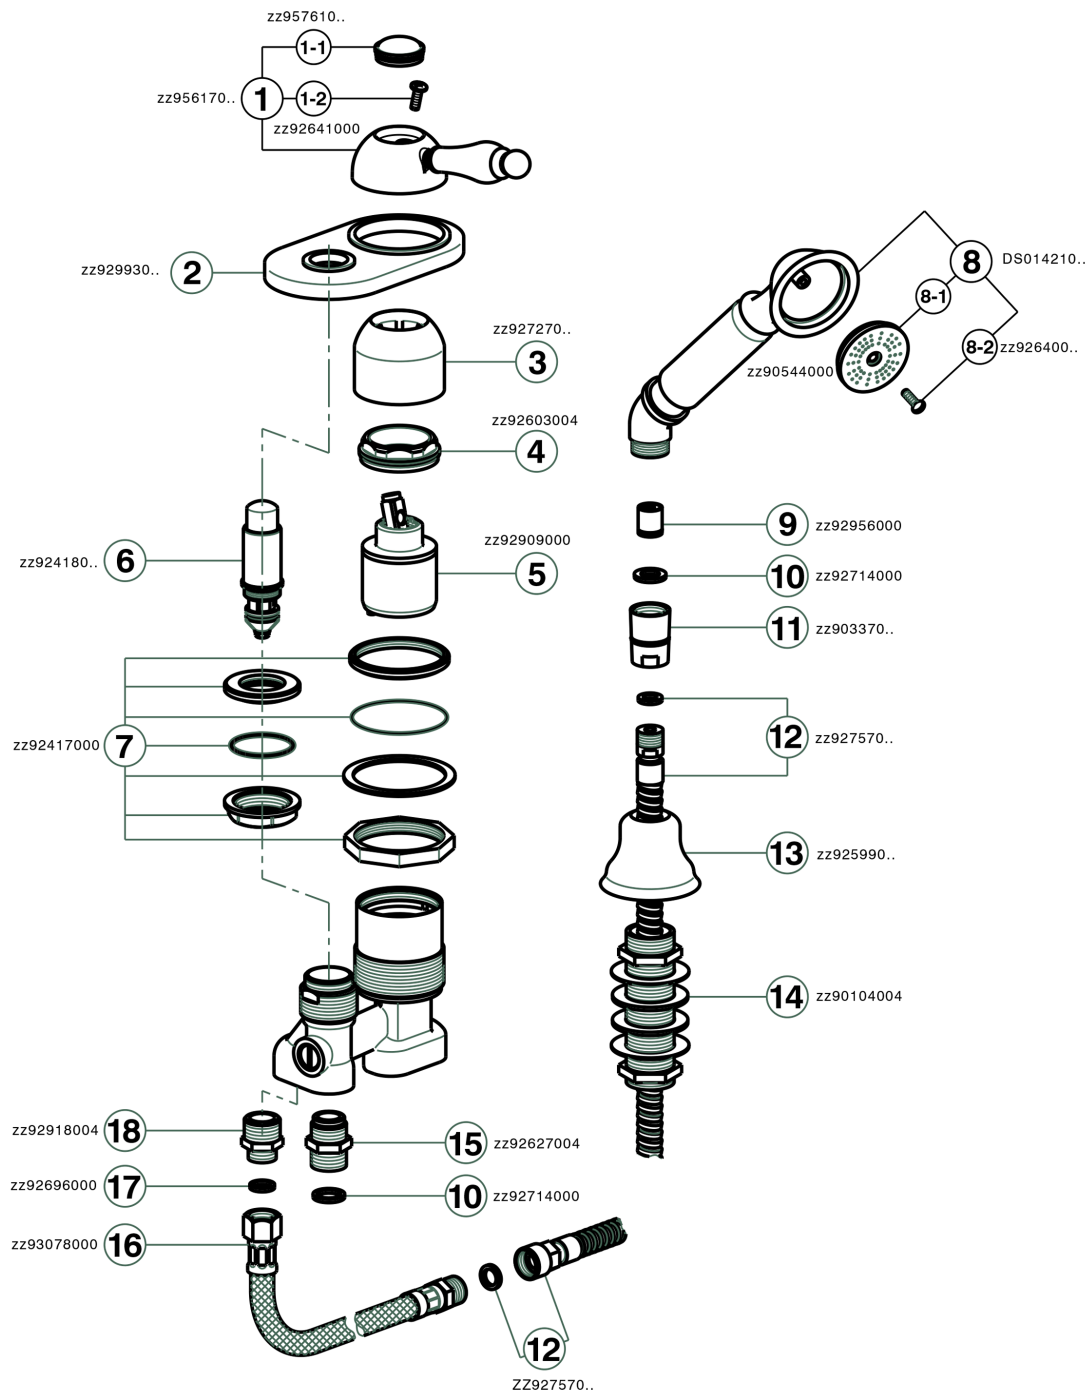

Deck mounted 2-holes single lever bath mixer ARCANA EMPRESS_EM001290

EM001290

<https://en.cisal.it/deck-mounted-2-holes-single-lever-bath-mixer-arcana-empress-em001290>

2026-06-04