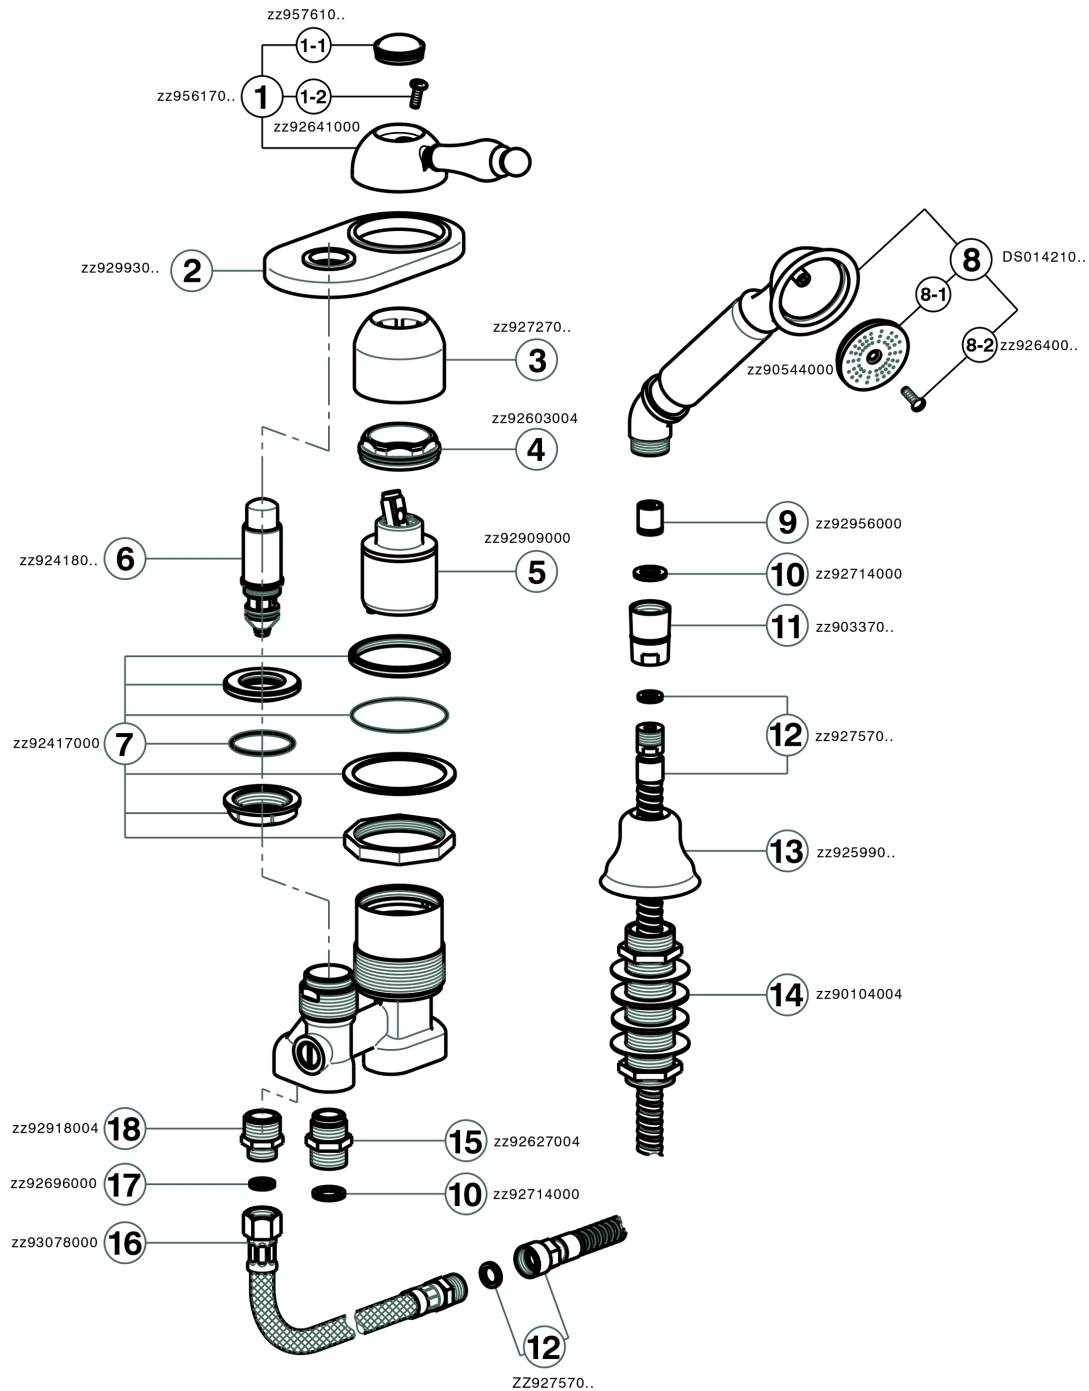

Deck mounted 2-holes single lever bath mixer ARCANA EMPRESS_EM001290

EM001290

<https://en.cisal.it/deck-mounted-2-holes-single-lever-bath-mixer-arcana-empress-em001290>

2026-04-25