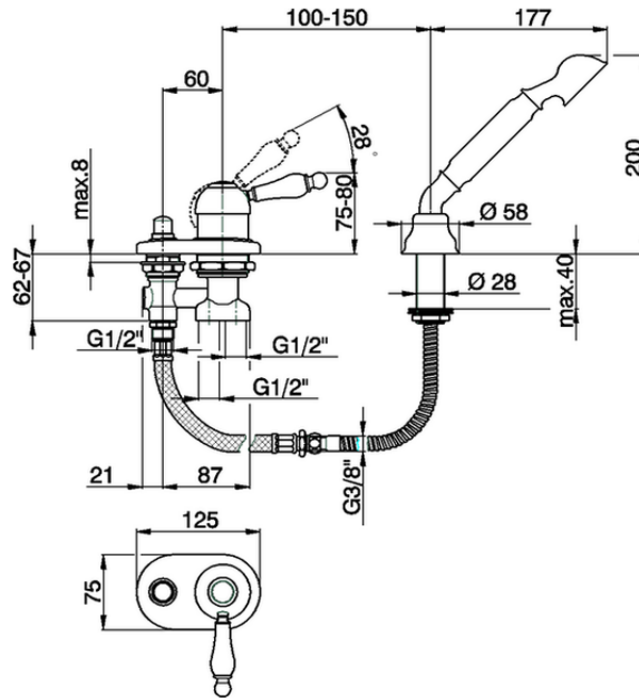

Deck mounted 2-holes single lever bath mixer ARCANA EMPRESS_EM001290

EM001290

<https://en.cisal.it/deck-mounted-2-holes-single-lever-bath-mixer-arcana-empress-em001290>

2026-04-25