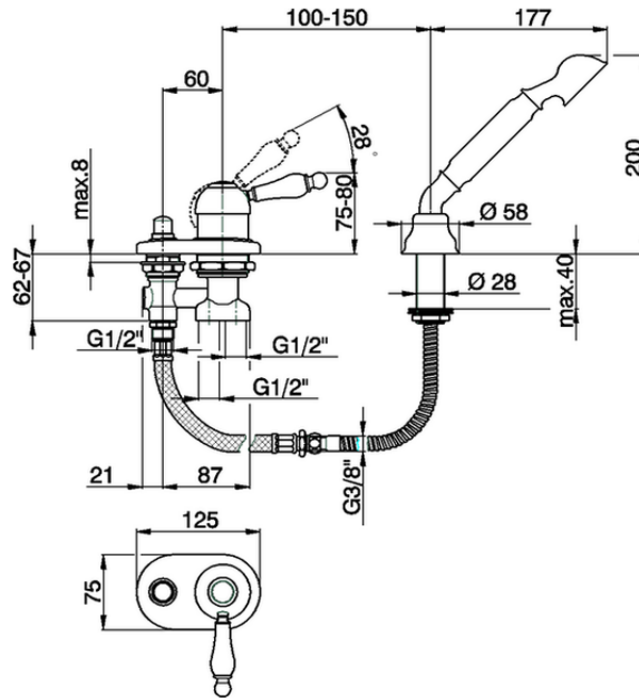

Deck mounted 2-holes single lever bath mixer ARCANA EMPRESS_EM001290

EM001290

<https://en.cisal.it/deck-mounted-2-holes-single-lever-bath-mixer-arcana-empress-em001290>

2026-06-04