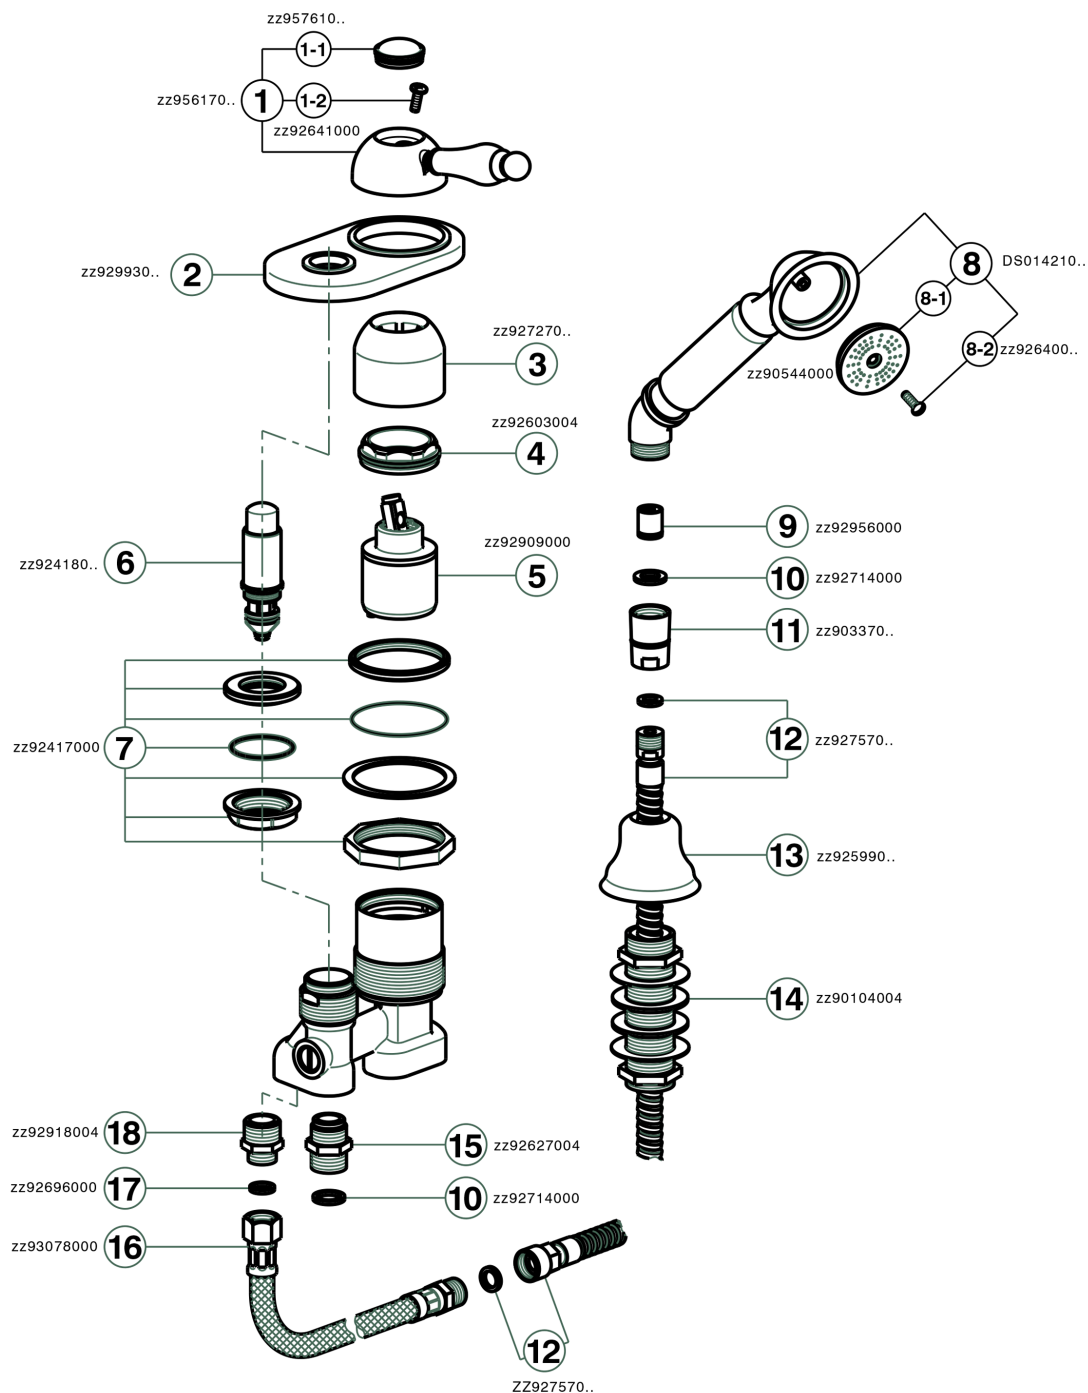

## Deck mounted 2-holes single lever bath mixer ARCANA EMPRESS\_EM001290

MODEL **EM001290**

Deck mounted 2-holes single lever bath mixer, automatic diverter, Toscana one spray handshower, 175 cm Brass flexible hose

### AVAILABLE FINISHINGS

-  **21** 21 Chrome
-  **24** 24 Gold
-  **26** 26 Old Copper
-  **27** 27 Old Bronze
-  **2A** 2A Satin Brushed Nickel
-  **74** 74 Chrome/Gold

### CHARACTERISTICS

Cartridge Spare Parts **ZZ92909000**

**43 mm Cartridge**

## Deck mounted 2-holes single lever bath mixer ARCANA EMPRESS\_EM001290

EM001290

<https://en.cisal.it/deck-mounted-2-holes-single-lever-bath-mixer-arcana-empress-em001290>

2026-06-13