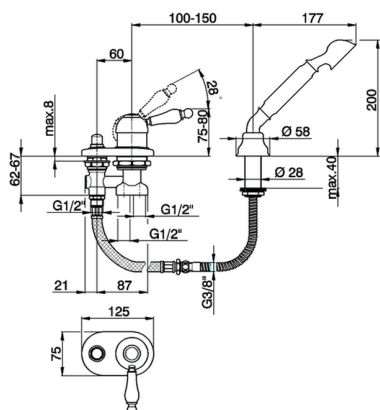

## Deck mounted 2-holes single lever bath mixer ARCANA EMPRESS\_EM001290

MODEL **EM001290**

Deck mounted 2-holes single lever bath mixer, automatic diverter, Toscana one spray handshower, 175 cm Brass flexible hose

### CHARACTERISTICS

Cartridge Spare Parts **ZZ92909000**

**43 mm Cartridge**

## Deck mounted 2-holes single lever bath mixer ARCANA EMPRESS\_EM001290

EM001290

<https://en.cisal.it/deck-mounted-2-holes-single-lever-bath-mixer-arcana-empress-em001290>

2026-06-13