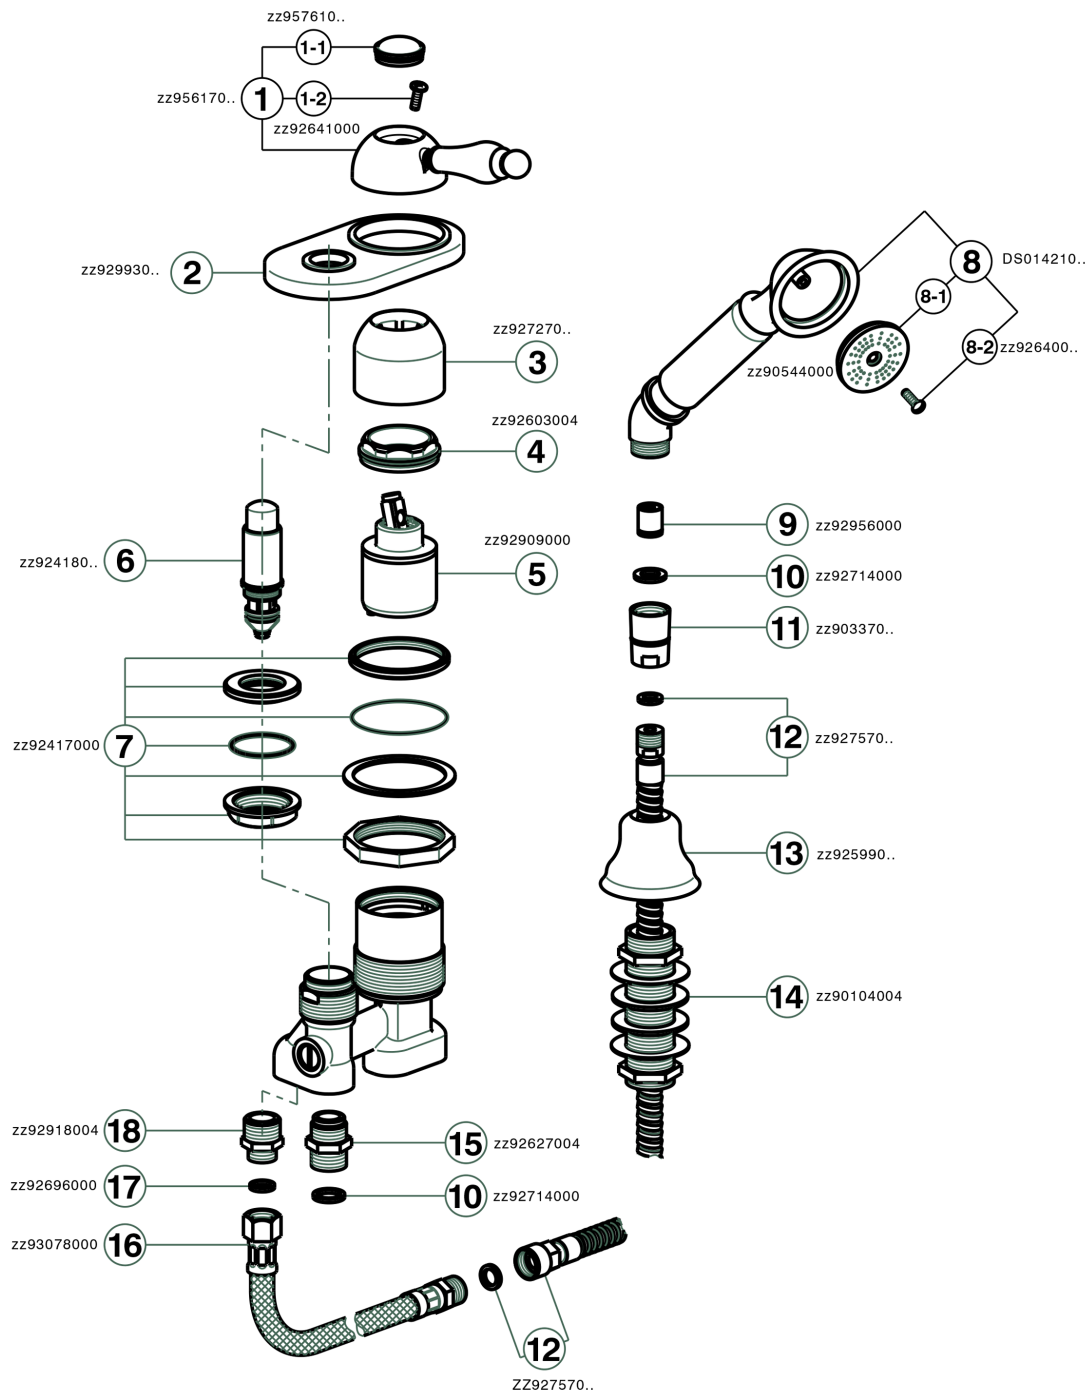

Deck mounted 2-holes single lever bath mixer ARCANA EMPRESS_EM001290

EM001290

<https://en.cisal.it/deck-mounted-2-holes-single-lever-bath-mixer-arcana-empress-em001290>

2026-05-15