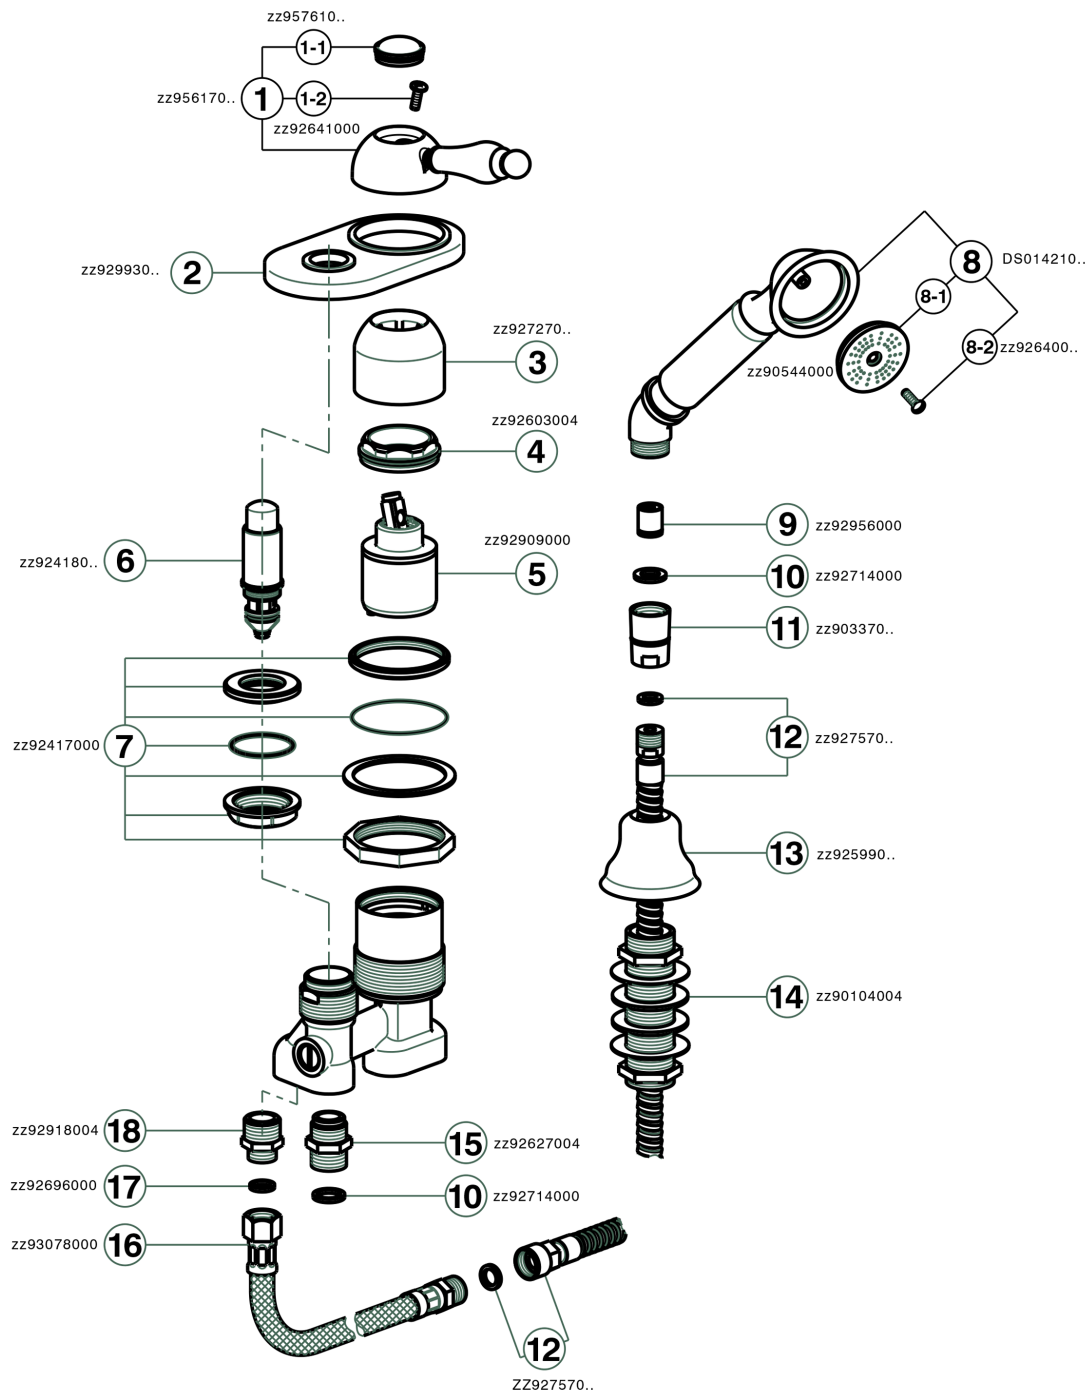

## Deck mounted 2-holes single lever bath mixer ARCANA EMPRESS\_EM001290

EM001290

<https://en.cisal.it/deck-mounted-2-holes-single-lever-bath-mixer-arcana-empress-em001290>

2026-06-24