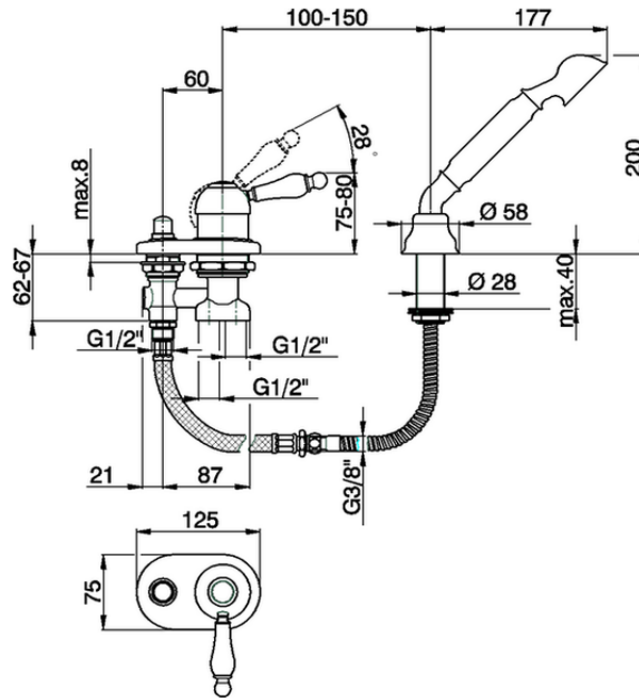

Deck mounted 2-holes single lever bath mixer ARCANA EMPRESS_EM001290

EM001290

<https://en.cisal.it/deck-mounted-2-holes-single-lever-bath-mixer-arcana-empress-em001290>

2026-05-15