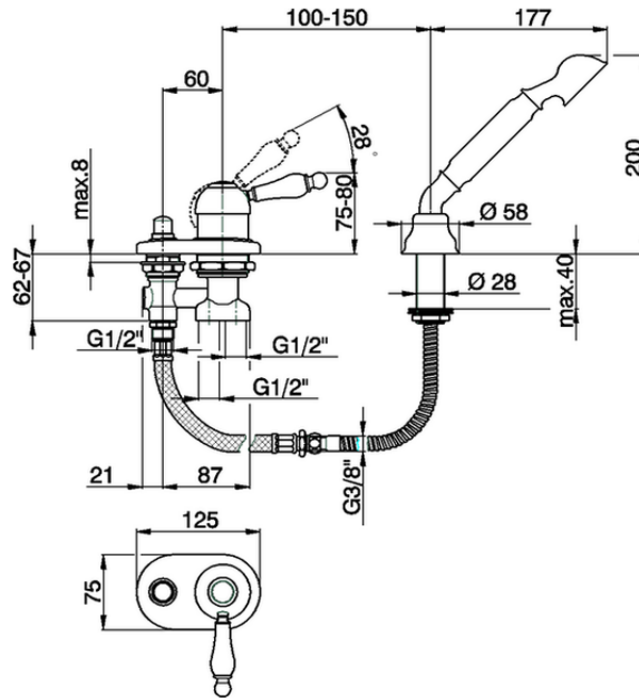

## Deck mounted 2-holes single lever bath mixer ARCANA EMPRESS\_EM001290

EM001290

<https://en.cisal.it/deck-mounted-2-holes-single-lever-bath-mixer-arcana-empress-em001290>

2026-06-24