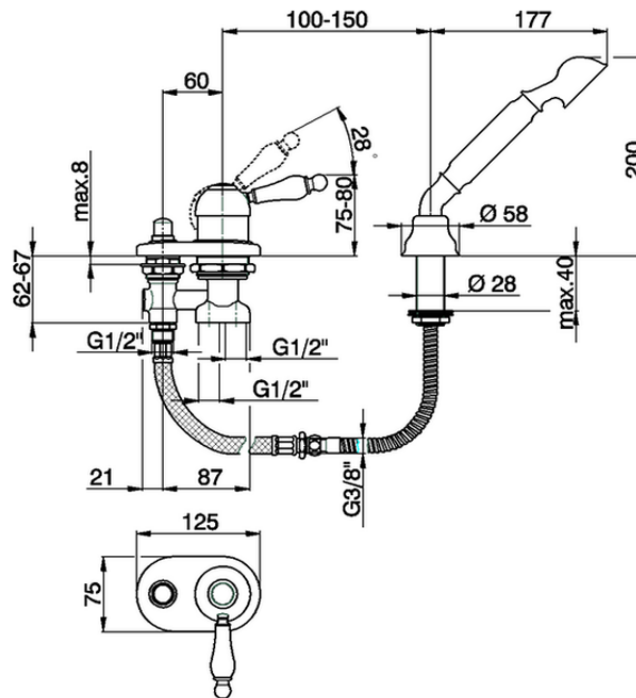

## Deck mounted 2-holes single lever bath mixer ARCANA EMPRESS\_EM001290

EM001290

<https://en.cisal.it/deck-mounted-2-holes-single-lever-bath-mixer-arcana-empress-em001290>

2026-04-24