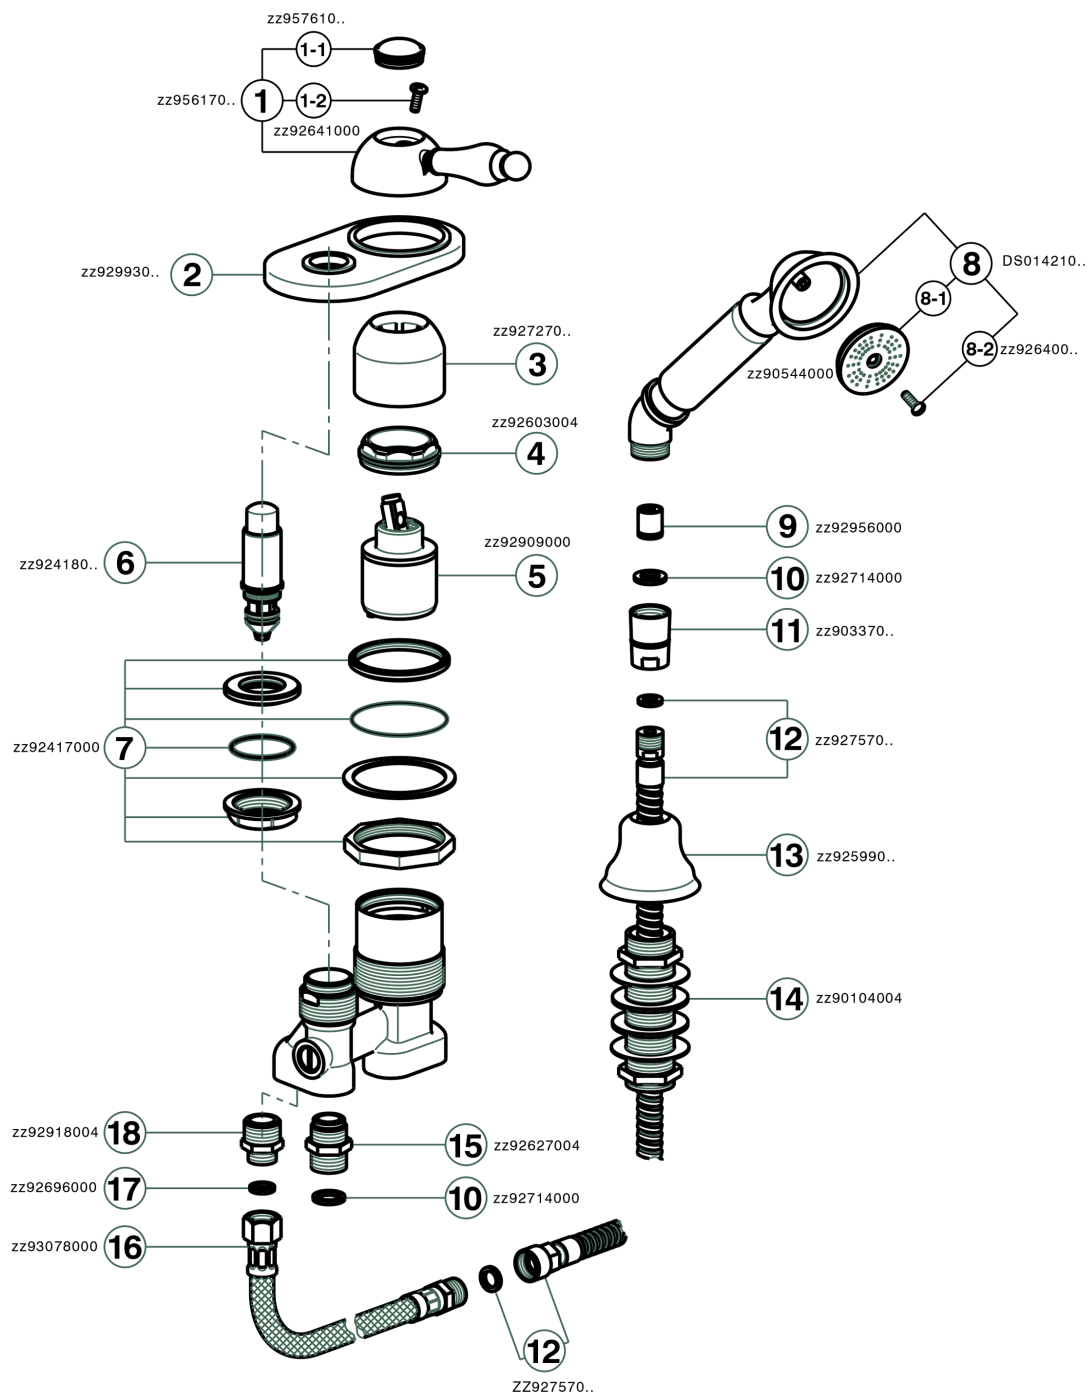

Deck mounted 2-holes single lever bath mixer ARCANA EMPRESS_EM001290

EM001290

<https://en.cisal.it/deck-mounted-2-holes-single-lever-bath-mixer-arcana-empress-em001290>

2026-04-24