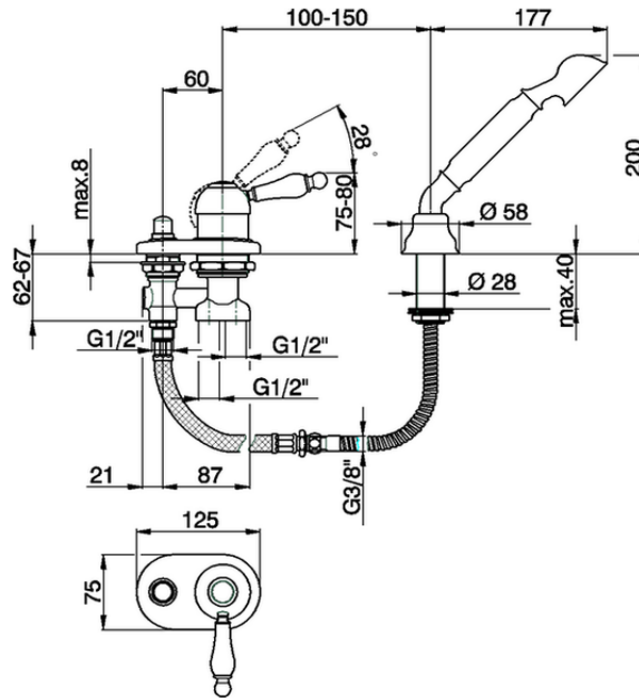

## Deck mounted 2-holes single lever bath mixer ARCANA EMPRESS\_EM001290

EM001290

<https://en.cisal.it/deck-mounted-2-holes-single-lever-bath-mixer-arcana-empress-em001290>

2026-04-24