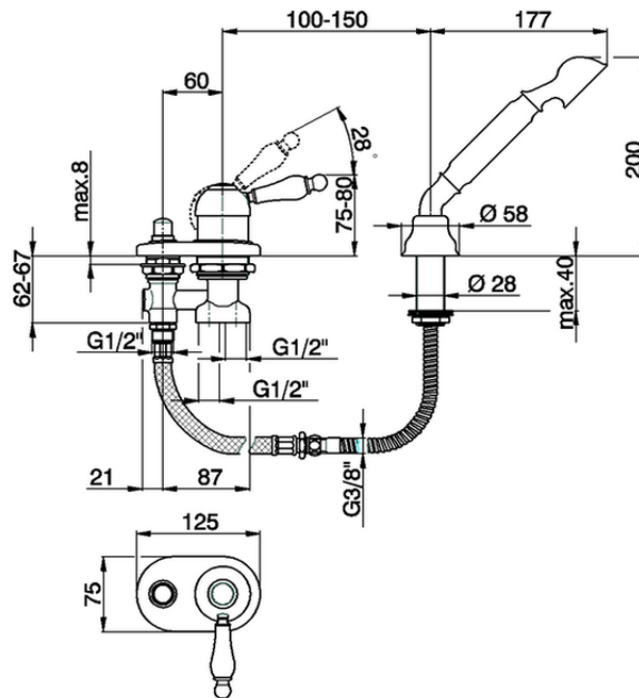

Deck mounted 2-holes single lever bath mixer ARCANA EMPRESS_EM001290

EM001290

<https://en.cisal.it/deck-mounted-2-holes-single-lever-bath-mixer-arcana-empress-em001290>

2026-06-05