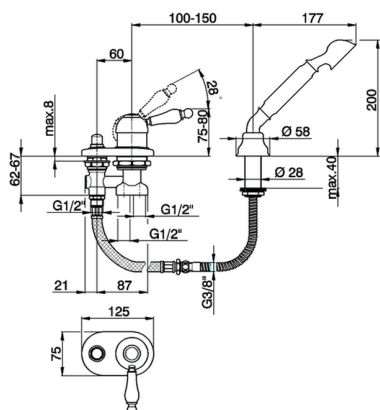

Deck mounted 2-holes single lever bath mixer ARCANA EMPRESS_EM001290

MODEL **EM001290**

Deck mounted 2-holes single lever bath mixer, automatic diverter, Toscana one spray handshower, 175 cm Brass flexible hose

AVAILABLE FINISHINGS

-  **21** 21 Chrome
-  **24** 24 Gold
-  **26** 26 Old Copper
-  **27** 27 Old Bronze
-  **2A** 2A Satin Brushed Nickel
-  **74** 74 Chrome/Gold

CHARACTERISTICS

Cartridge Spare Parts **ZZ92909000**

43 mm Cartridge

Deck mounted 2-holes single lever bath mixer ARCANA EMPRESS_EM001290

EM001290

<https://en.cisal.it/deck-mounted-2-holes-single-lever-bath-mixer-arcana-empress-em001290>

2026-06-05