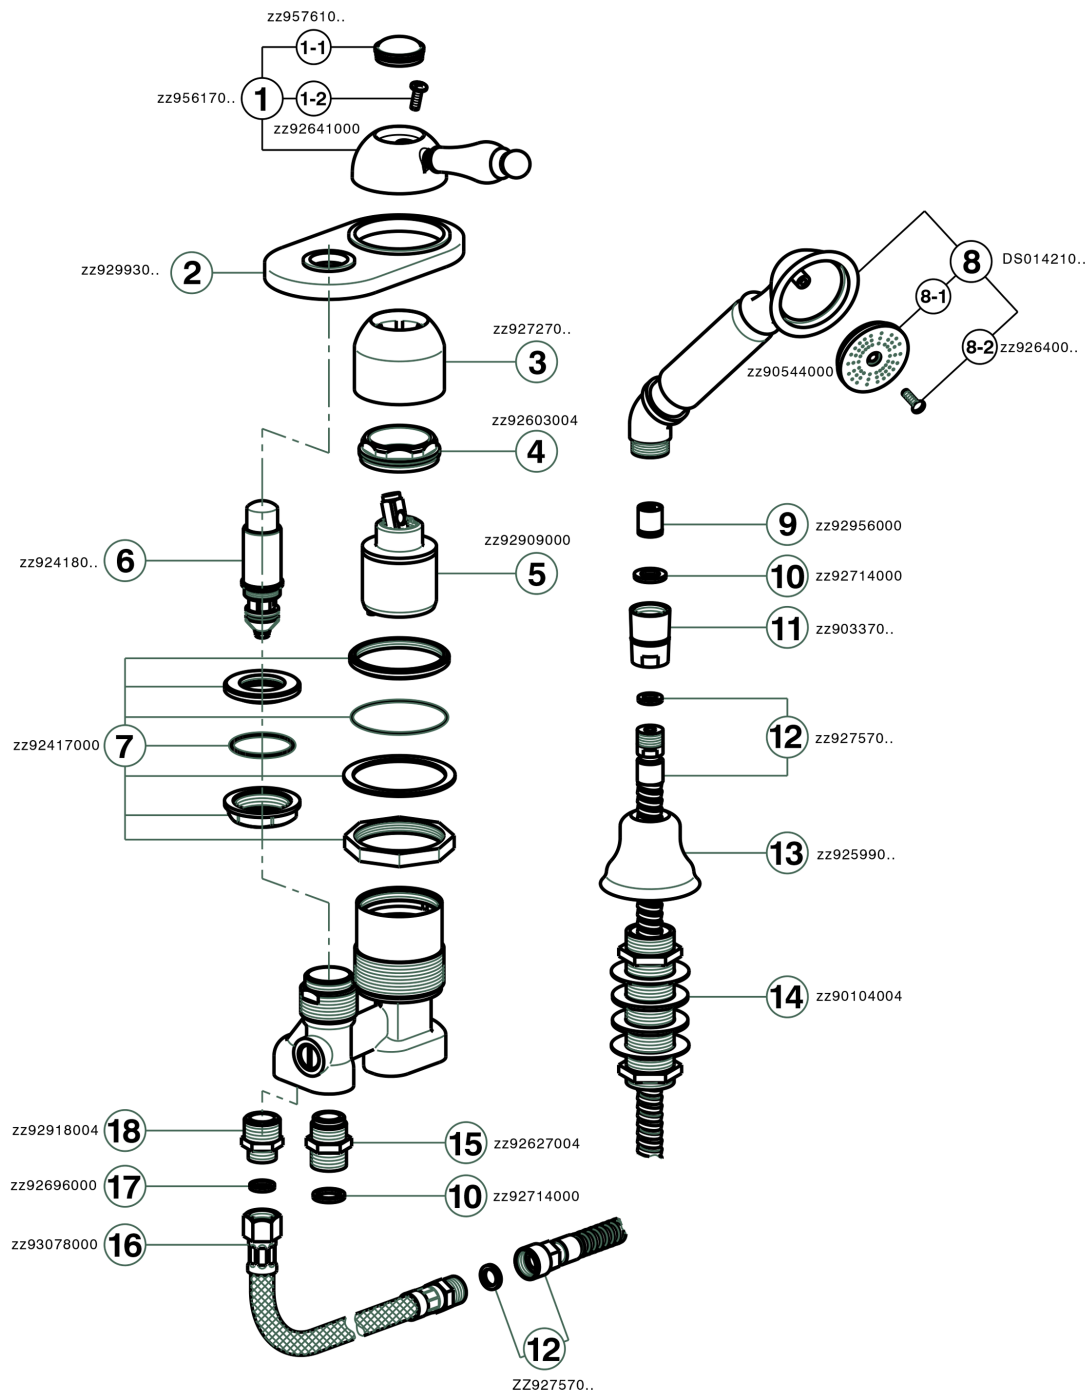

Deck mounted 2-holes single lever bath mixer ARCANA EMPRESS_EM001290

MODEL **EM001290**

Deck mounted 2-holes single lever bath mixer, automatic diverter, Toscana one spray handshower, 175 cm Brass flexible hose

AVAILABLE FINISHINGS

-  **21** 21 Chrome
-  **24** 24 Gold
-  **26** 26 Old Copper
-  **27** 27 Old Bronze
-  **2A** 2A Satin Brushed Nickel
-  **74** 74 Chrome/Gold

CHARACTERISTICS

Cartridge Spare Parts **ZZ92909000**

43 mm Cartridge

Deck mounted 2-holes single lever bath mixer ARCANA EMPRESS_EM001290

EM001290

<https://en.cisal.it/deck-mounted-2-holes-single-lever-bath-mixer-arcana-empress-em001290>

2026-05-15