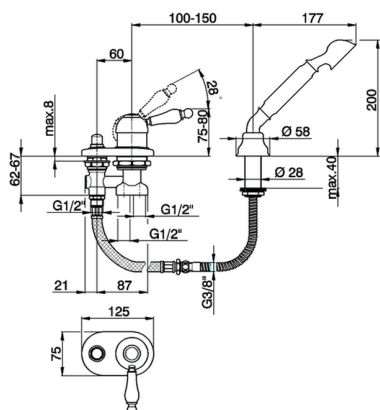

Deck mounted 2-holes single lever bath mixer ARCANA EMPRESS_EM001290

MODEL **EM001290**

Deck mounted 2-holes single lever bath mixer, automatic diverter, Toscana one spray handshower, 175 cm Brass flexible hose

AVAILABLE FINISHINGS

-  **21** 21 Chrome
-  **24** 24 Gold
-  **26** 26 Old Copper
-  **27** 27 Old Bronze
-  **2A** 2A Satin Brushed Nickel
-  **74** 74 Chrome/Gold

CHARACTERISTICS

Cartridge Spare Parts **ZZ92909000**

43 mm Cartridge

Deck mounted 2-holes single lever bath mixer ARCANA EMPRESS_EM001290

EM001290

<https://en.cisal.it/deck-mounted-2-holes-single-lever-bath-mixer-arcana-empress-em001290>

2026-04-24