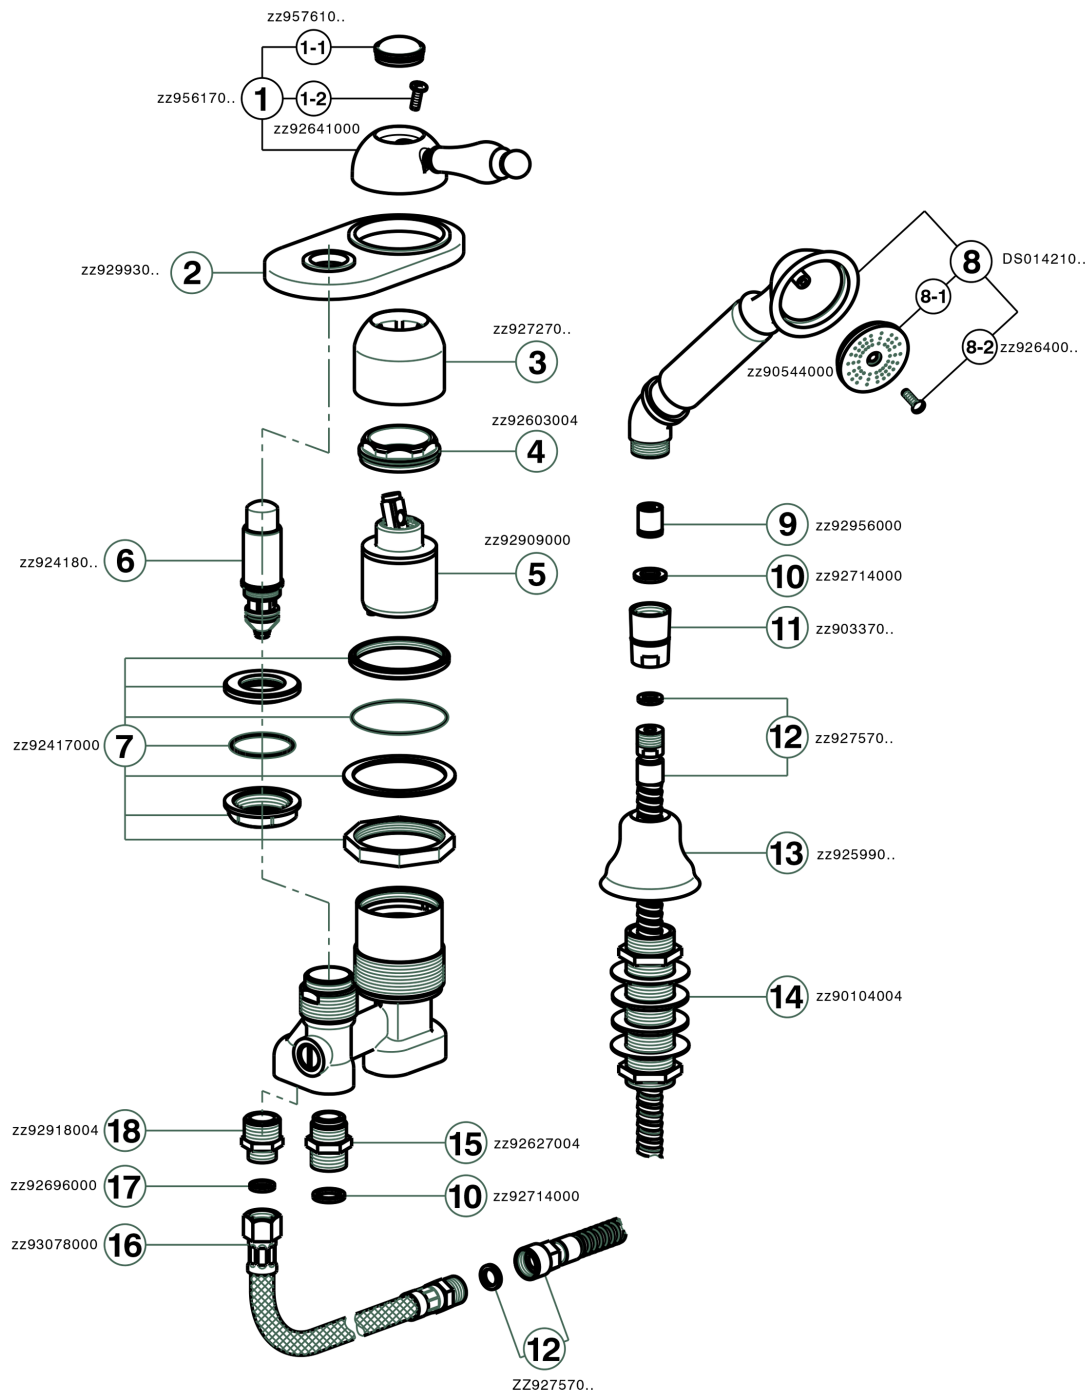

Deck mounted 2-holes single lever bath mixer ARCANA EMPRESS_EM001290

MODEL **EM001290**

Deck mounted 2-holes single lever bath mixer, automatic diverter, Toscana one spray handshower, 175 cm Brass flexible hose

AVAILABLE FINISHINGS

-  **21** 21 Chrome
-  **24** 24 Gold
-  **26** 26 Old Copper
-  **27** 27 Old Bronze
-  **2A** 2A Satin Brushed Nickel
-  **74** 74 Chrome/Gold

CHARACTERISTICS

Cartridge Spare Parts **ZZ92909000**

43 mm Cartridge

Deck mounted 2-holes single lever bath mixer ARCANA EMPRESS_EM001290

EM001290

<https://en.cisal.it/deck-mounted-2-holes-single-lever-bath-mixer-arcana-empress-em001290>

2026-06-05