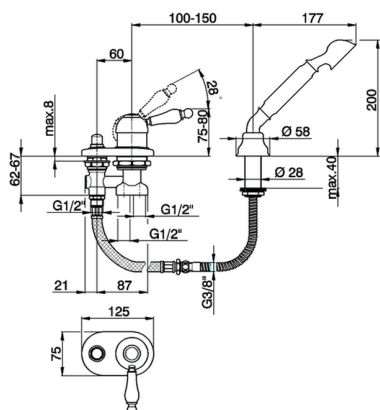

Deck mounted 2-holes single lever bath mixer ARCANA EMPRESS_EM001290

MODEL **EM001290**

Deck mounted 2-holes single lever bath mixer, automatic diverter, Toscana one spray handshower, 175 cm Brass flexible hose

AVAILABLE FINISHINGS

-  **21** 21 Chrome
-  **24** 24 Gold
-  **26** 26 Old Copper
-  **27** 27 Old Bronze
-  **2A** 2A Satin Brushed Nickel
-  **74** 74 Chrome/Gold

CHARACTERISTICS

Cartridge Spare Parts **ZZ92909000**

43 mm Cartridge

Deck mounted 2-holes single lever bath mixer ARCANA EMPRESS_EM001290

EM001290

<https://en.cisal.it/deck-mounted-2-holes-single-lever-bath-mixer-arcana-empress-em001290>

2026-05-15