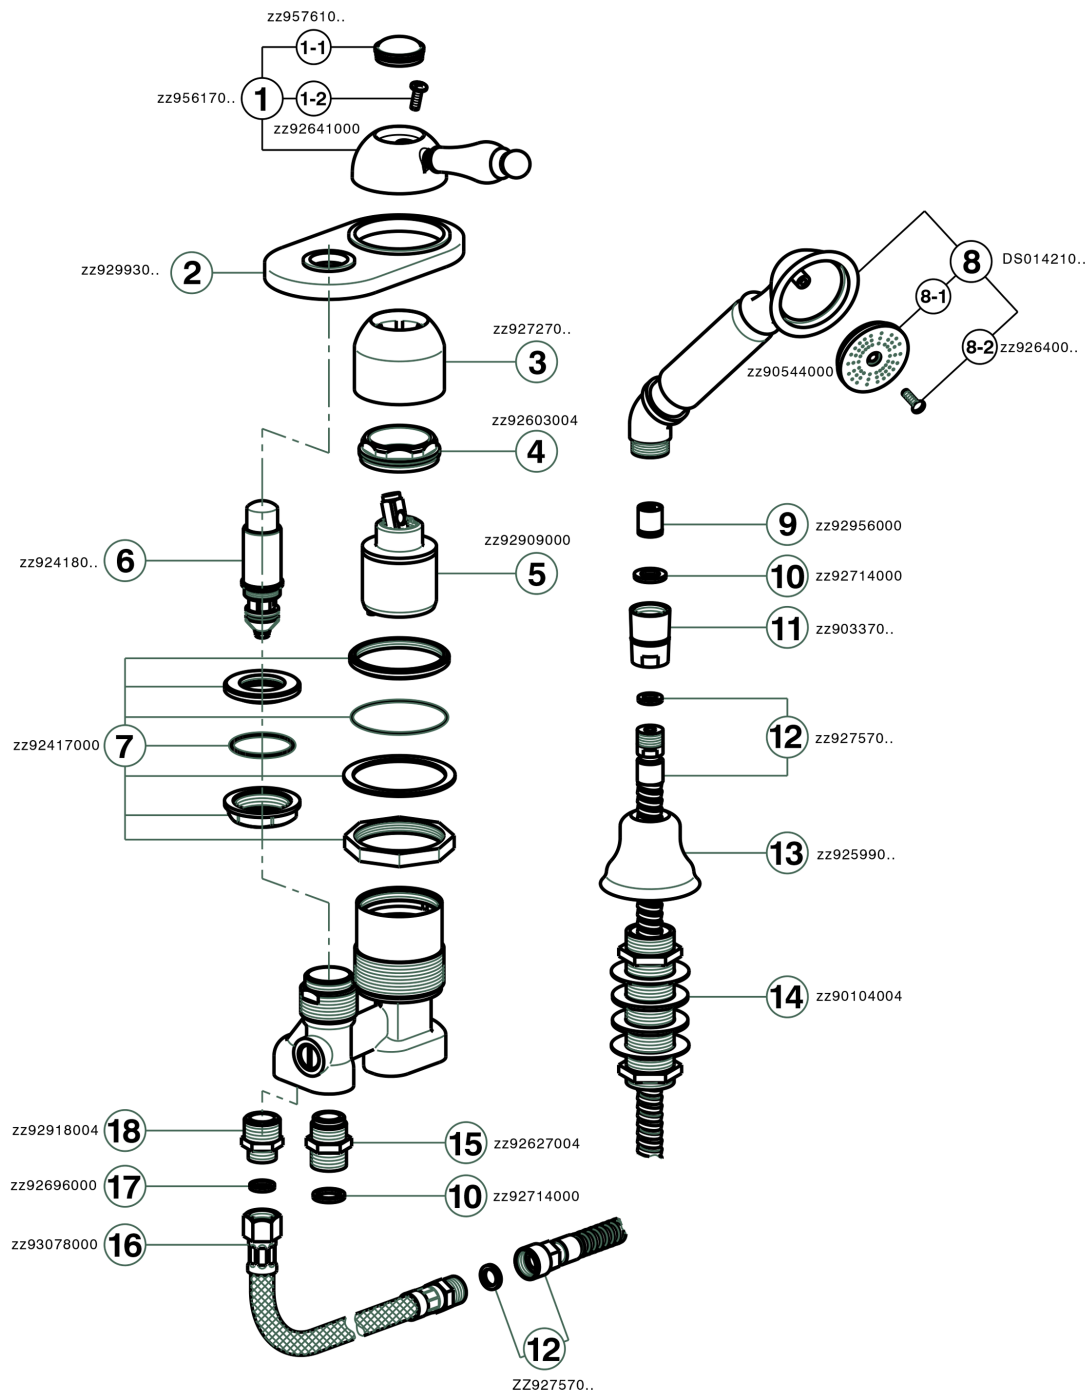

Deck mounted 2-holes single lever bath mixer ARCANA EMPRESS_EM001290

MODEL **EM001290**

Deck mounted 2-holes single lever bath mixer, automatic diverter, Toscana one spray handshower, 175 cm Brass flexible hose

AVAILABLE FINISHINGS

-  **21** 21 Chrome
-  **24** 24 Gold
-  **26** 26 Old Copper
-  **27** 27 Old Bronze
-  **2A** 2A Satin Brushed Nickel
-  **74** 74 Chrome/Gold

CHARACTERISTICS

Cartridge Spare Parts **ZZ92909000**

43 mm Cartridge

Deck mounted 2-holes single lever bath mixer ARCANA EMPRESS_EM001290

EM001290

<https://en.cisal.it/deck-mounted-2-holes-single-lever-bath-mixer-arcana-empress-em001290>

2026-04-24