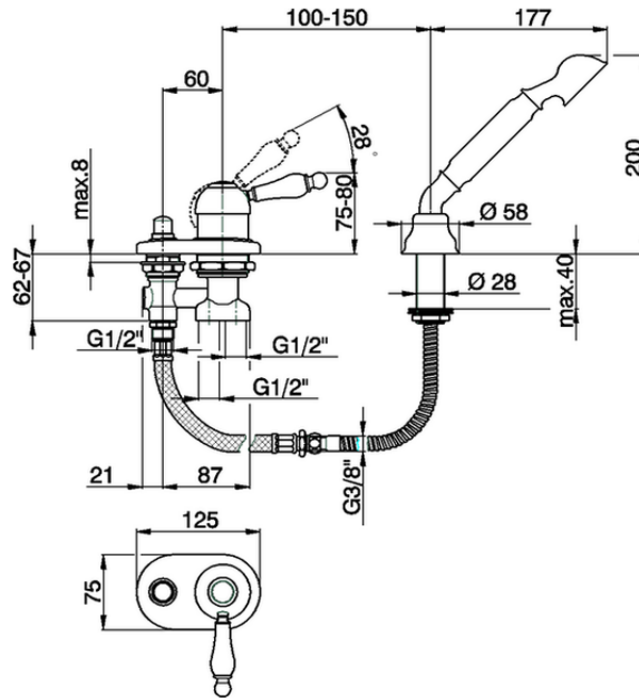

Deck mounted 2-holes single lever bath mixer ARCANA EMPRESS_EM001290

EM001290

<https://en.cisal.it/deck-mounted-2-holes-single-lever-bath-mixer-arcana-empress-em001290>

2026-06-09