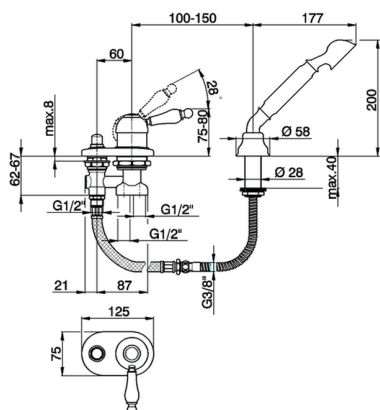

Deck mounted 2-holes single lever bath mixer ARCANA EMPRESS_EM001290

MODEL **EM001290**

Deck mounted 2-holes single lever bath mixer, automatic diverter, Toscana one spray handshower, 175 cm Brass flexible hose

AVAILABLE FINISHINGS

-  **21** 21 Chrome
-  **24** 24 Gold
-  **26** 26 Old Copper
-  **27** 27 Old Bronze
-  **2A** 2A Satin Brushed Nickel
-  **74** 74 Chrome/Gold

CHARACTERISTICS

Cartridge Spare Parts **ZZ92909000**

43 mm Cartridge

Deck mounted 2-holes single lever bath mixer ARCANA EMPRESS_EM001290

EM001290

<https://en.cisal.it/deck-mounted-2-holes-single-lever-bath-mixer-arcana-empress-em001290>

2026-04-26