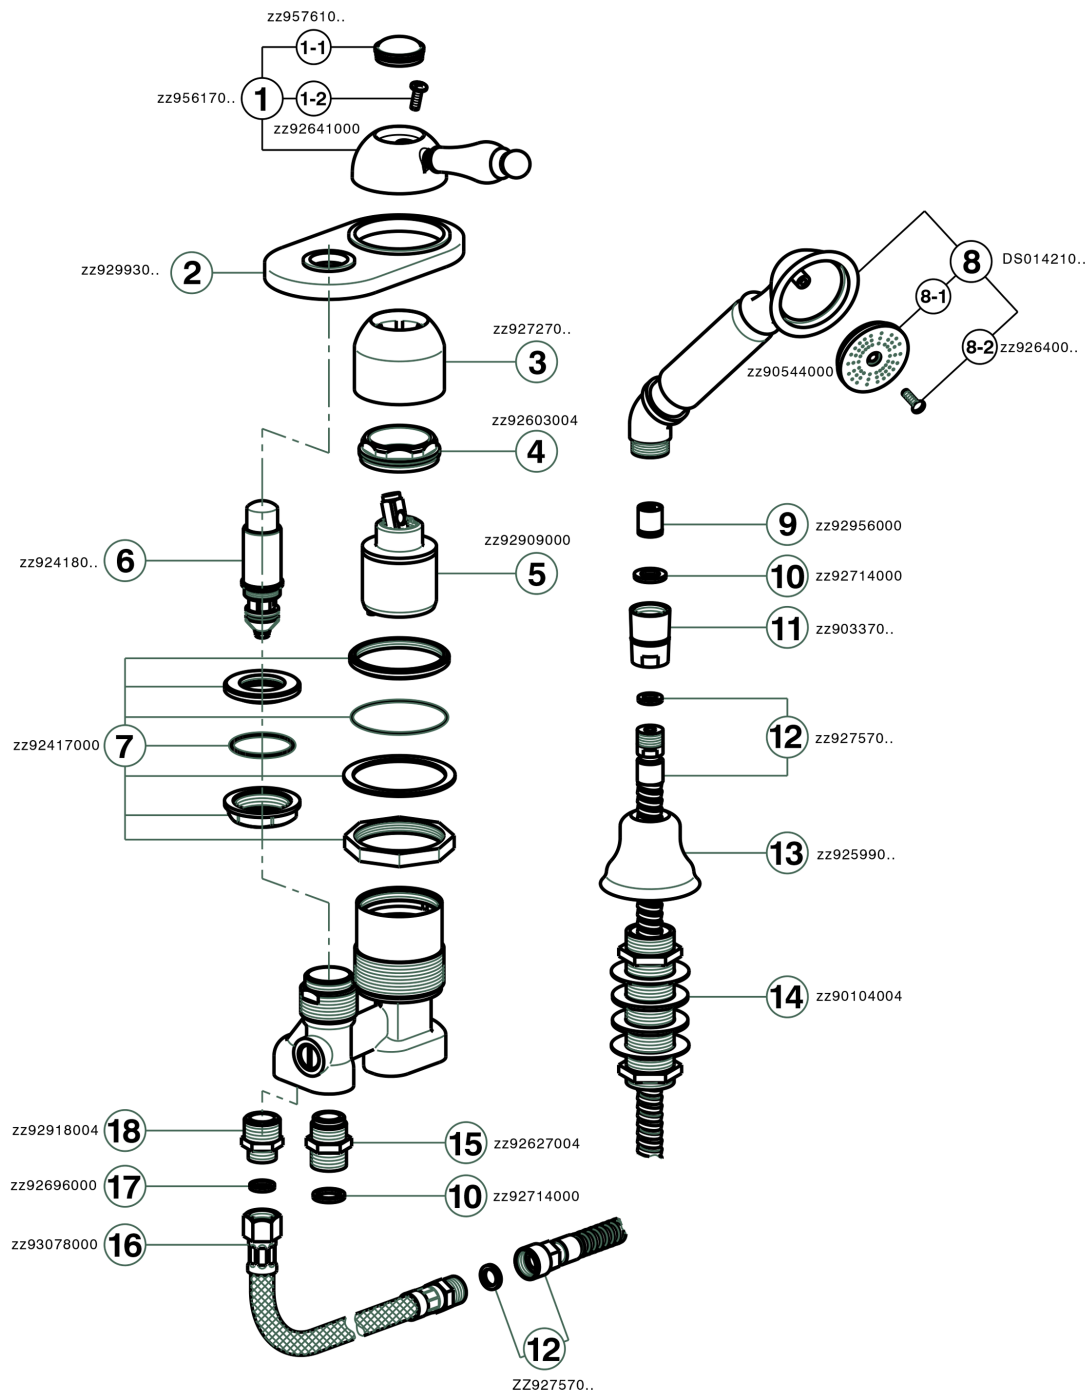

Deck mounted 2-holes single lever bath mixer ARCANA EMPRESS_EM001290

MODEL **EM001290**

Deck mounted 2-holes single lever bath mixer, automatic diverter, Toscana one spray handshower, 175 cm Brass flexible hose

AVAILABLE FINISHINGS

-  **21** 21 Chrome
-  **24** 24 Gold
-  **26** 26 Old Copper
-  **27** 27 Old Bronze
-  **2A** 2A Satin Brushed Nickel
-  **74** 74 Chrome/Gold

CHARACTERISTICS

Cartridge Spare Parts **ZZ92909000**

43 mm Cartridge

Deck mounted 2-holes single lever bath mixer ARCANA EMPRESS_EM001290

EM001290

<https://en.cisal.it/deck-mounted-2-holes-single-lever-bath-mixer-arcana-empress-em001290>

2026-04-26